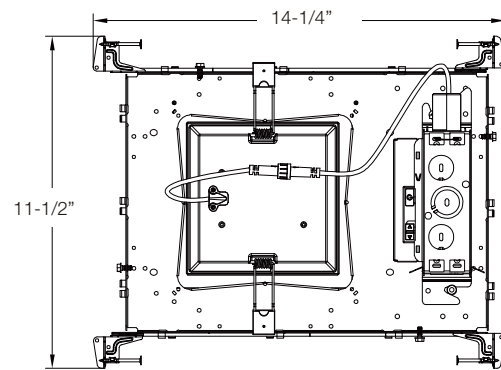

LINE DRAWINGS

	Size	Inside Diameter	Outside Trim Diameter	Fixture Height	Minimum Cutout	Maximum Cutout
NYX ROUND	4	3-15/16"	5-1/2"	2-1/2"	4-1/2"	4-3/4"
	6	5-1/2"	7-1/16"	2-1/2"	6 1/16"	6-5/16"
NYX SQUARE	4	3-3/8x3-3/8"	4-7/8x4-7/8"	2-1/2"	4x4"	4-1/8x4-1/8"
	6	4-13/16x4-13/16"	6-3/8x6-3/8"	2-1/2"	5-5/16x5-5/16"	5-5/8x5-5/8"

NYX SERIES

LINE DRAWINGS

4" and 6" Round Frame
(shown with 6" Light Engine)

4" and 6" Square Frame
(shown with 6" Light Engine)

With Shallow IC BOX

4" and 6" Round S Lumen Shallow IC Frame Cover
(shown with 6" Light Engine)