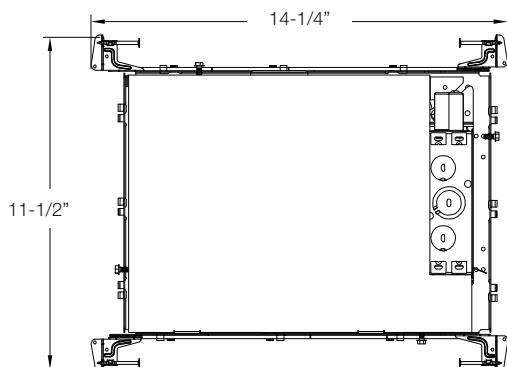

NYX SERIES

LINE DRAWINGS

With Shallow IC BOX