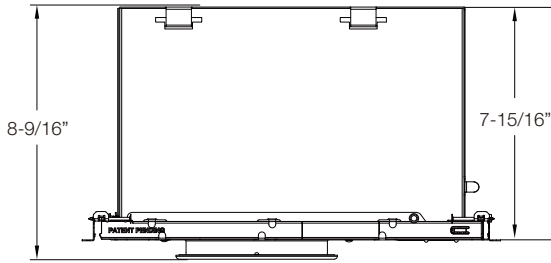

LINE DRAWINGS

	Size	Inside Diameter	Outside Trim Diameter	Fixture Height	Minimum Cutout	Maximum Cutout
NYX ROUND	4	3-15/16"	5-1/2"	2-1/2"	4-1/2"	4-3/4"
	6	5-1/2"	7-1/16"	2-1/2"	6 1/16"	6-5/16"
NYX SQUARE	4	3-3/8x3-3/8"	4-7/8x4-7/8"	2-1/2"	4x4"	4-1/8x4-1/8"
	6	4-13/16x4-13/16"	6-3/8x6-3/8"	2-1/2"	5-5/16x5-5/16"	5-5/8x5-5/8"

4" and 6" Square S Lumen Shallow IC Frame Cover
(shown with 6" Light Engine)

NYX SERIES

LINE DRAWINGS

With Large IC Box

6" Round M Lumen Large IC Frame Cover
(shown with 6" Light Engine)

With EM

4" and 6" Round Frame with EM6
(shown with 6" Light Engine)

4" and 6" Square Frame with EM6
(shown with 6" Light Engine)

NYX SERIES

LINE DRAWINGS

With EM & IC BOX

4" and 6" Round S Lumen Shallow IC Frame Cover with EM6
(shown with 6" Light Engine)

4" and 6" Square S Lumen Shallow IC Frame Cover with EM6
(shown with 6" Light Engine)