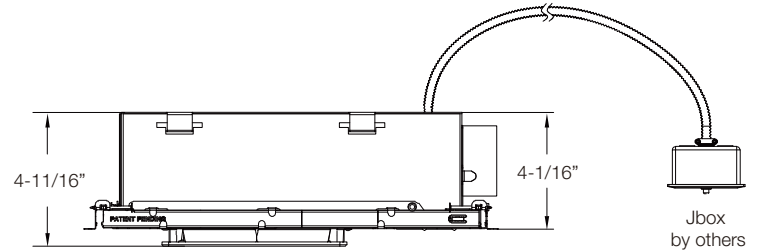

4" and 6" Square Frame with EM6
(shown with 6" Light Engine)

NYX SERIES

LINE DRAWINGS

With EM & IC BOX

4" and 6" Round S Lumen Shallow IC Frame Cover with EM6
(shown with 6" Light Engine)

4" and 6" Square S Lumen Shallow IC Frame Cover with EM6
(shown with 6" Light Engine)