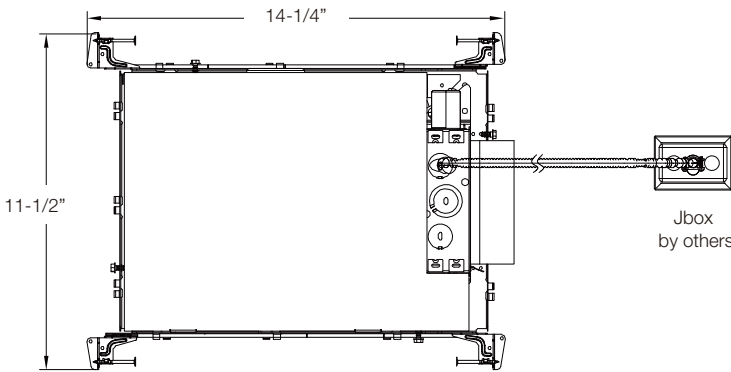

4" and 6" Square Frame with EM6
(shown with 6" Light Engine)

NYX SERIES

LINE DRAWINGS

With EM & IC BOX

4" and 6" Round S Lumen Shallow IC Frame Cover with EM6
(shown with 6" Light Engine)

4" and 6" Square S Lumen Shallow IC Frame Cover with EM6
(shown with 6" Light Engine)