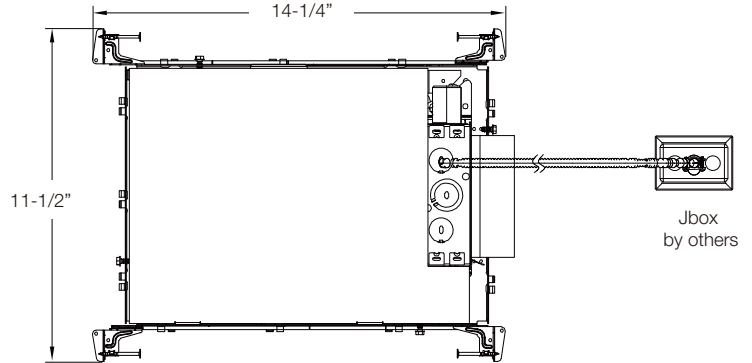

LINE DRAWINGS

	Size	Inside Diameter	Outside Trim Diameter	Fixture Height	Minimum Cutout	Maximum Cutout
NYX ROUND	4	3-15/16"	5-1/2"	2-1/2"	4-1/2"	4-3/4"
	6	5-1/2"	7-1/16"	2-1/2"	6 1/16"	6-5/16"
NYX SQUARE	4	3-3/8x3-3/8"	4-7/8x4-7/8"	2-1/2"	4x4"	4-1/8x4-1/8"
	6	4-13/16x4-13/16"	6-3/8x6-3/8"	2-1/2"	5-5/16x5-5/16"	5-5/8x5-5/8"

4" and 6" Square Frame with EM6
(shown with 6" Light Engine)

NYX SERIES

LINE DRAWINGS

With EM & IC BOX

4" and 6" Round S Lumen Shallow IC Frame Cover with EM6
(shown with 6" Light Engine)

4" and 6" Square S Lumen Shallow IC Frame Cover with EM6
(shown with 6" Light Engine)