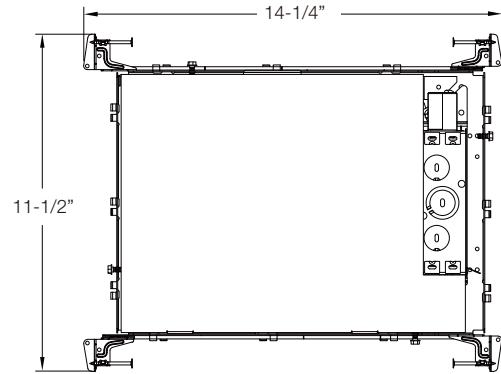

LINE DRAWINGS

	Size	Inside Diameter	Outside Trim Diameter	Fixture Height	Minimum Cutout	Maximum Cutout
NYX ROUND	4	3-15/16"	5-1/2"	2-1/2"	4-1/2"	4-3/4"
	6	5-1/2"	7-1/16"	2-1/2"	6 1/16"	6-5/16"
NYX SQUARE	4	3-3/8x3-3/8"	4-7/8x4-7/8"	2-1/2"	4x4"	4-1/8x4-1/8"
	6	4-13/16x4-13/16"	6-3/8x6-3/8"	2-1/2"	5-5/16x5-5/16"	5-5/8x5-5/8"

NYX SERIES

LINE DRAWINGS

4" and 6" Round Frame
(shown with 6" Light Engine)

4" and 6" Square Frame
(shown with 6" Light Engine)

With Shallow IC BOX

4" and 6" Round S Lumen Shallow IC Frame Cover
(shown with 6" Light Engine)

4" and 6" Square S Lumen Shallow IC Frame Cover
(shown with 6" Light Engine)

NYX SERIES

LINE DRAWINGS

With Large IC Box

6" Round M Lumen Large IC Frame Cover
(shown with 6" Light Engine)

With EM

4" and 6" Round Frame with EM6
(shown with 6" Light Engine)

4" and 6" Square Frame with EM6
(shown with 6" Light Engine)

NYX SERIES

LINE DRAWINGS

With EM & IC BOX

4" and 6" Round S Lumen Shallow IC Frame Cover with EM6
(shown with 6" Light Engine)

4" and 6" Square S Lumen Shallow IC Frame Cover with EM6
(shown with 6" Light Engine)