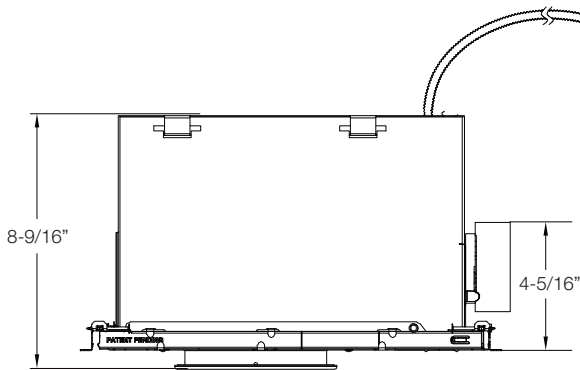

6" Round M Lumen Large IC Frame Cover with EM6
(shown with 6" Light Engine)