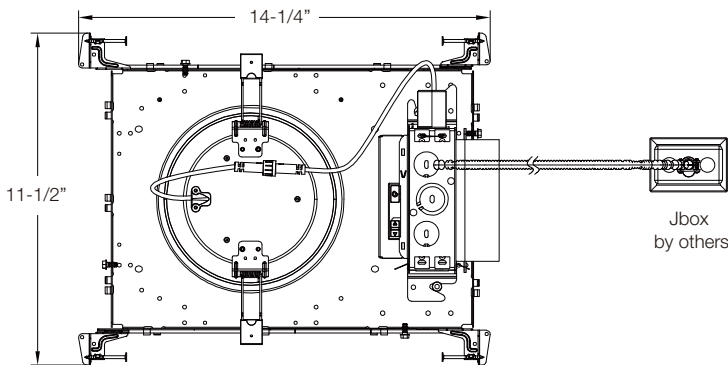

LINE DRAWINGS

	Size	Inside Diameter	Outside Trim Diameter	Fixture Height	Minimum Cutout	Maximum Cutout
NYX ROUND	4	3-15/16"	5-1/2"	2-1/2"	4-1/2"	4-3/4"
	6	5-1/2"	7-1/16"	2-1/2"	6 1/16"	6-5/16"
NYX SQUARE	4	3-3/8x3-3/8"	4-7/8x4-7/8"	2-1/2"	4x4"	4-1/8x4-1/8"
	6	4-13/16x4-13/16"	6-3/8x6-3/8"	2-1/2"	5-5/16x5-5/16"	5-5/8x5-5/8"

NYX SERIES

LINE DRAWINGS

4" and 6" Round Frame
(shown with 6" Light Engine)

4" and 6" Square Frame
(shown with 6" Light Engine)

With Shallow IC BOX

4" and 6" Round S Lumen Shallow IC Frame Cover
(shown with 6" Light Engine)

4" and 6" Square S Lumen Shallow IC Frame Cover
(shown with 6" Light Engine)

NYX SERIES

LINE DRAWINGS

With Large IC Box

6" Round M Lumen Large IC Frame Cover
(shown with 6" Light Engine)

With EM

4" and 6" Round Frame with EM6
(shown with 6" Light Engine)

4" and 6" Square Frame with EM6
(shown with 6" Light Engine)

NYX SERIES

LINE DRAWINGS

With EM & IC BOX

4" and 6" Round S Lumen Shallow IC Frame Cover with EM6
(shown with 6" Light Engine)

4" and 6" Square S Lumen Shallow IC Frame Cover with EM6
(shown with 6" Light Engine)