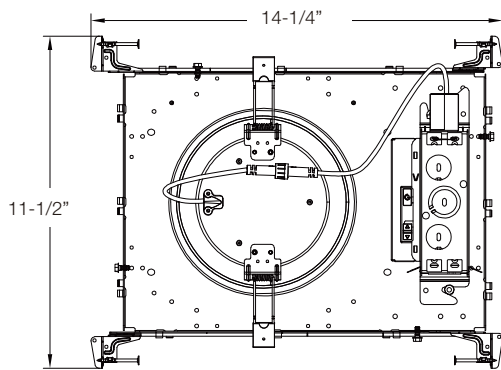

LINE DRAWINGS

	Size	Inside Diameter	Outside Trim Diameter	Fixture Height	Minimum Cutout	Maximum Cutout
NYX ROUND	4	3-15/16"	5-1/2"	2-1/2"	4-1/2"	4-3/4"
	6	5-1/2"	7-1/16"	2-1/2"	6 1/16"	6-5/16"
NYX SQUARE	4	3-3/8x3-3/8"	4-7/8x4-7/8"	2-1/2"	4x4"	4-1/8x4-1/8"
	6	4-13/16x4-13/16"	6-3/8x6-3/8"	2-1/2"	5-5/16x5-5/16"	5-5/8x5-5/8"

NYX SERIES

LINE DRAWINGS

4" and 6" Round Frame
(shown with 6" Light Engine)

4" and 6" Square Frame
(shown with 6" Light Engine)

With Shallow IC BOX

4" and 6" Round S Lumen Shallow IC Frame Cover
(shown with 6" Light Engine)

4" and 6" Square S Lumen Shallow IC Frame Cover
(shown with 6" Light Engine)

NYX SERIES

LINE DRAWINGS

With Large IC Box

6" Round M Lumen Large IC Frame Cover
(shown with 6" Light Engine)

With EM

4" and 6" Round Frame with EM6
(shown with 6" Light Engine)