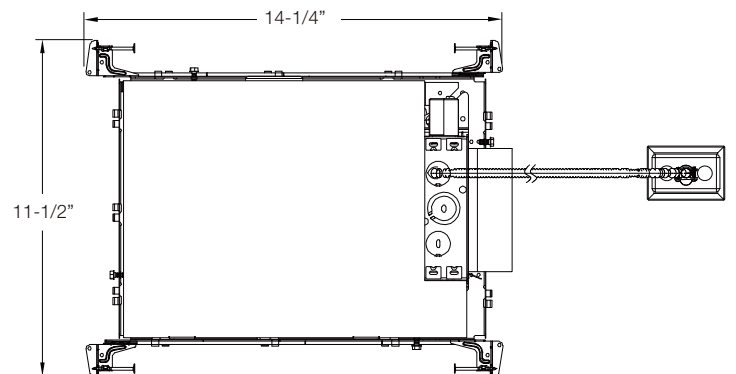

6" Round M Lumen Large IC Frame Cover with EM6
(shown with 6" Light Engine)