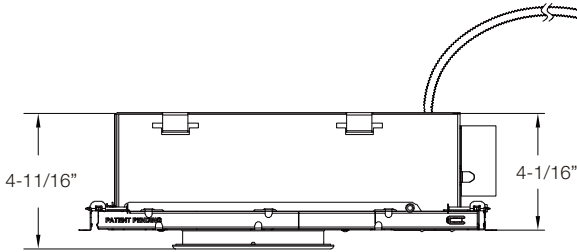

LINE DRAWINGS

	Size	Inside Diameter	Outside Trim Diameter	Fixture Height	Minimum Cutout	Maximum Cutout
NYX ROUND	4	3-15/16"	5-1/2"	2-1/2"	4-1/2"	4-3/4"
	6	5-1/2"	7-1/16"	2-1/2"	6 1/16"	6-5/16"
NYX SQUARE	4	3-3/8x3-3/8"	4-7/8x4-7/8"	2-1/2"	4x4"	4-1/8x4-1/8"
	6	4-13/16x4-13/16"	6-3/8x6-3/8"	2-1/2"	5-5/16x5-5/16"	5-5/8x5-5/8"

4" and 6" Square Frame with EM6
(shown with 6" Light Engine)

NYX SERIES

LINE DRAWINGS

With EM & IC BOX

4" and 6" Round S Lumen Shallow IC Frame Cover with EM6
(shown with 6" Light Engine)

4" and 6" Square S Lumen Shallow IC Frame Cover with EM6
(shown with 6" Light Engine)