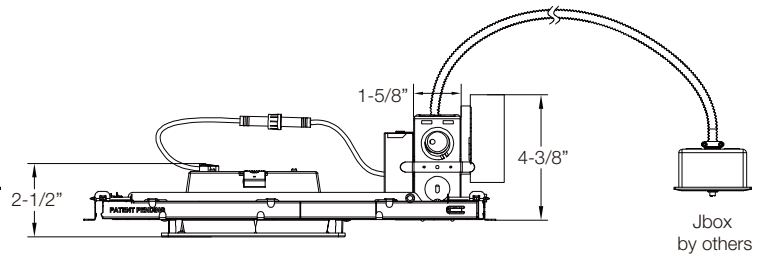

LINE DRAWINGS

	Size	Inside Diameter	Outside Trim Diameter	Fixture Height	Minimum Cutout	Maximum Cutout
NYX ROUND	4	3-15/16"	5-1/2"	2-1/2"	4-1/2"	4-3/4"
	6	5-1/2"	7-1/16"	2-1/2"	6 1/16"	6-5/16"
NYX SQUARE	4	3-3/8x3-3/8"	4-7/8x4-7/8"	2-1/2"	4x4"	4-1/8x4-1/8"
	6	4-13/16x4-13/16"	6-3/8x6-3/8"	2-1/2"	5-5/16x5-5/16"	5-5/8x5-5/8"

4" and 6" Square S Lumen Shallow IC Frame Cover
(shown with 6" Light Engine)

NYX SERIES

LINE DRAWINGS

With Large IC Box

6" Round M Lumen Large IC Frame Cover
(shown with 6" Light Engine)

With EM

4" and 6" Round Frame with EM6
(shown with 6" Light Engine)