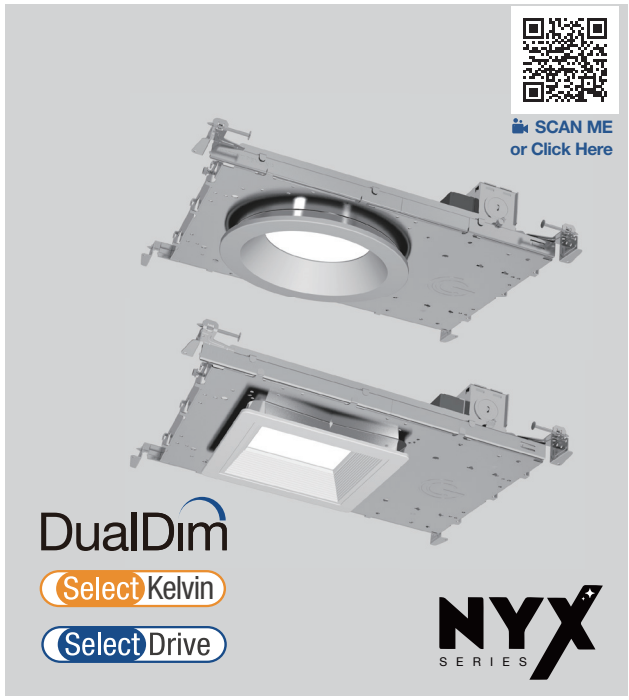

Project Name:	Type:
Part Number:	Date:

NYX SERIES

SPECIFICATION FEATURES

- Mechanical** - NYX Downlight is made from die cast aluminum, for maximizing passive cooling, ensuring long life lasting LED. This series is designed for new construction, remodel, and direct mounting in the ceiling. Stainless steel spring action clips allow for both easy new construction and direct installation from 1/2" to 2" ceiling thicknesses and field accessibility below the ceiling for service or replacement. Galvanized steel plaster frame. Low profile bar hangers with non-pass through construction and leveling flanges, contain integral tee bar clip and preinstalled nail. Bar hangers are adjustable from 13-1/4" to 24-1/2" and can be installed in suspended T-Grid or wood joist ceilings. Optional field installable butterfly brackets with adjustable height are available for C-Channel or rod installation.
- Electrical** - Proprietary potted driver for optimal heat protection ensure long life of electronics components. Field select from four or three lumen outputs using SelectDrive technology. The driver also features DualDim Technology, for maximum adaptability in any spaces whether it's commercial, residential or mixed. Rated for 120 to 277V, 50/60 Hz the driver is both 0-10V dimmable to 5% with low-end cut off and Forward and Reverse phase dimmable at 120V down to 10%. Please consult dimmer compatibility for additional information. Sound rating <22db. Optional integrated EM driver available, and control options. Standard driver also comes with a 12V auxiliary port that provides power for field installed sensors and control modules.
- Optical** - Non conductive polycarbonate plated reflectors available in clear, matte white, white baffle or black baffle, are field interchangeable allowing for service or replacement to evolve with the space. Fully deadfront reflector and flange are available in full clear and full white finishes. High resistance and non yellowing polycarbonate lenses for optimal low glare light diffusion. Featuring SelectKelvin technology with field selectable CCTs 2700/3000/3500/4000/5000K. LED binning within 4 SDCM maximum. Offered in minimum 90 CRI. 80° optical wide beam angle diffuser with 1.2 SC, 60° medium fresnel optic with 1.0 SC or wall wash insert are available for optimal distribution.
- Thermal** - Die cast fixture maximizes passive thermal management and achieves a L70 calculated lifetime of 100,000 hours, at 25°C according to TM-21-11 requirements. Ambient temperature rated from -40°F to 113°F (-40°C to 45°C). IC installation for IC rated parts limited to +35°C (95.0°F) ambient temperature. IC cover are also available.
- Compliance and Warranty** - ETL Classified and Listed for wet location from the bottom once properly installed. Certified air-tight per ASTM 283-04. Complies with FCC 47CFR Part 15B consumer limits for EMI/RFI emissions at 120V. Suitable for use in clothes closets when installed in accordance with the NEC 410.16 spacing requirements. For IC rating information please refer to the IC rating table. Can be used for State of California Title 24 high efficacy LED compliance under JA8. 5 Year Warranty for complete fixture. Optional 10 Year Extended Warranty available, subject to same terms, conditions and installation requirements as standard 5 Year Warranty.