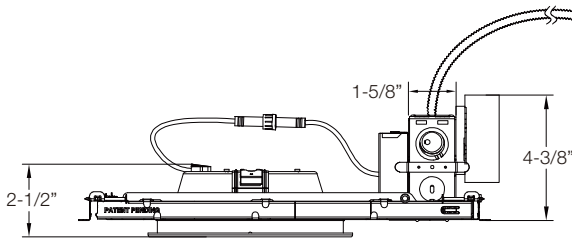

LINE DRAWINGS

	Size	Inside Diameter	Outside Trim Diameter	Fixture Height	Minimum Cutout	Maximum Cutout
NYX ROUND	4	3-15/16"	5-1/2"	2-1/2"	4-1/2"	4-3/4"
	6	5-1/2"	7-1/16"	2-1/2"	6 1/16"	6-5/16"
NYX SQUARE	4	3-3/8x3-3/8"	4-7/8x4-7/8"	2-1/2"	4x4"	4-1/8x4-1/8"
	6	4-13/16x4-13/16"	6-3/8x6-3/8"	2-1/2"	5-5/16x5-5/16"	5-5/8x5-5/8"

4" and 6" Square S Lumen Shallow IC Frame Cover
(shown with 6" Light Engine)

NYX SERIES

LINE DRAWINGS

With Large IC Box

6" Round M Lumen Large IC Frame Cover
(shown with 6" Light Engine)

With EM

4" and 6" Round Frame with EM6
(shown with 6" Light Engine)