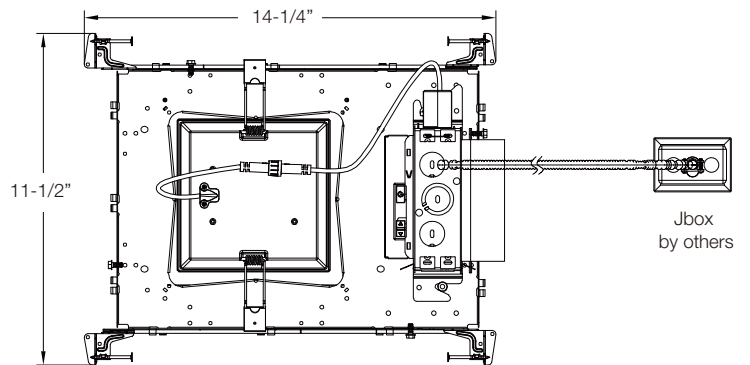

LINE DRAWINGS

	Size	Inside Diameter	Outside Trim Diameter	Fixture Height	Minimum Cutout	Maximum Cutout
NYX ROUND	4	3-15/16"	5-1/2"	2-1/2"	4-1/2"	4-3/4"
	6	5-1/2"	7-1/16"	2-1/2"	6 1/16"	6-5/16"
NYX SQUARE	4	3-3/8x3-3/8"	4-7/8x4-7/8"	2-1/2"	4x4"	4-1/8x4-1/8"
	6	4-13/16x4-13/16"	6-3/8x6-3/8"	2-1/2"	5-5/16x5-5/16"	5-5/8x5-5/8"

4" and 6" Square S Lumen Shallow IC Frame Cover
(shown with 6" Light Engine)

NYX SERIES

LINE DRAWINGS

With Large IC Box

6" Round M Lumen Large IC Frame Cover
(shown with 6" Light Engine)

With EM

4" and 6" Round Frame with EM6
(shown with 6" Light Engine)

4" and 6" Square Frame with EM6
(shown with 6" Light Engine)

NYX SERIES

LINE DRAWINGS

With EM & IC BOX

4" and 6" Round S Lumen Shallow IC Frame Cover with EM6
(shown with 6" Light Engine)

4" and 6" Square S Lumen Shallow IC Frame Cover with EM6
(shown with 6" Light Engine)