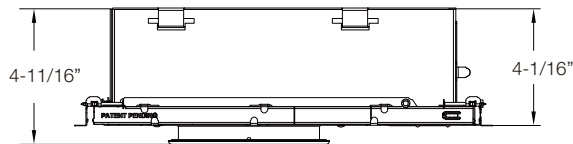

LINE DRAWINGS

	Size	Inside Diameter	Outside Trim Diameter	Fixture Height	Minimum Cutout	Maximum Cutout
NYX ROUND	4	3-15/16"	5-1/2"	2-1/2"	4-1/2"	4-3/4"
	6	5-1/2"	7-1/16"	2-1/2"	6 1/16"	6-5/16"
NYX SQUARE	4	3-3/8x3-3/8"	4-7/8x4-7/8"	2-1/2"	4x4"	4-1/8x4-1/8"
	6	4-13/16x4-13/16"	6-3/8x6-3/8"	2-1/2"	5-5/16x5-5/16"	5-5/8x5-5/8"

NYX SERIES

LINE DRAWINGS

4" and 6" Round Frame
(shown with 6" Light Engine)

4" and 6" Square Frame
(shown with 6" Light Engine)

With Shallow IC BOX

4" and 6" Round S Lumen Shallow IC Frame Cover
(shown with 6" Light Engine)