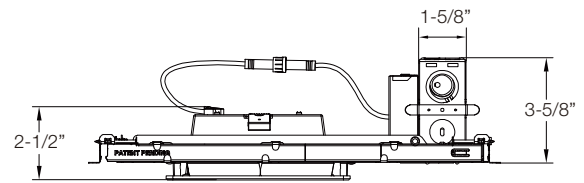

LINE DRAWINGS

	Size	Inside Diameter	Outside Trim Diameter	Fixture Height	Minimum Cutout	Maximum Cutout
NYX ROUND	4	3-15/16"	5-1/2"	2-1/2"	4-1/2"	4-3/4"
	6	5-1/2"	7-1/16"	2-1/2"	6 1/16"	6-5/16"
NYX SQUARE	4	3-3/8x3-3/8"	4-7/8x4-7/8"	2-1/2"	4x4"	4-1/8x4-1/8"
	6	4-13/16x4-13/16"	6-3/8x6-3/8"	2-1/2"	5-5/16x5-5/16"	5-5/8x5-5/8"

NYX SERIES

LINE DRAWINGS

4" and 6" Round Frame
(shown with 6" Light Engine)

4" and 6" Square Frame
(shown with 6" Light Engine)

With Shallow IC BOX

4" and 6" Round S Lumen Shallow IC Frame Cover
(shown with 6" Light Engine)