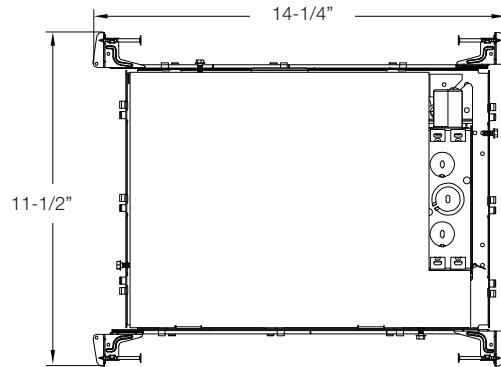

NYX SERIES

LINE DRAWINGS

With Shallow IC BOX