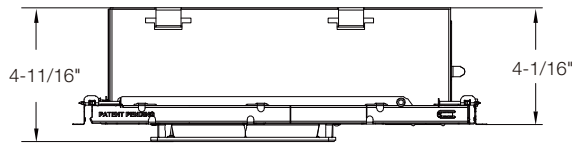

LINE DRAWINGS

	Size	Inside Diameter	Outside Trim Diameter	Fixture Height	Minimum Cutout	Maximum Cutout
NYX ROUND	4	3-15/16"	5-1/2"	2-1/2"	4-1/2"	4-3/4"
	6	5-1/2"	7-1/16"	2-1/2"	6 1/16"	6-5/16"
NYX SQUARE	4	3-3/8x3-3/8"	4-7/8x4-7/8"	2-1/2"	4x4"	4-1/8x4-1/8"
	6	4-13/16x4-13/16"	6-3/8x6-3/8"	2-1/2"	5-5/16x5-5/16"	5-5/8x5-5/8"

NYX SERIES

LINE DRAWINGS

4" and 6" Round Frame
(shown with 6" Light Engine)

4" and 6" Square Frame
(shown with 6" Light Engine)

With Shallow IC BOX

4" and 6" Round S Lumen Shallow IC Frame Cover
(shown with 6" Light Engine)