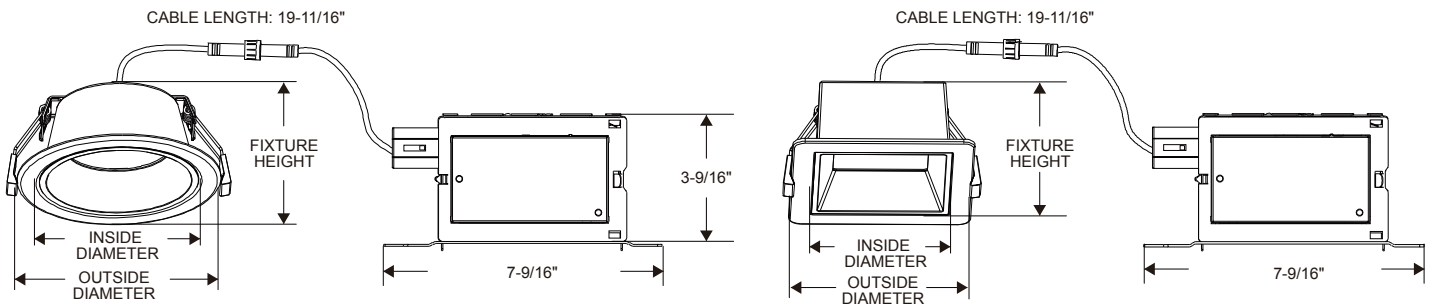

LINE DRAWINGS

	Size	Inside Diameter	Outside Trim Diameter	Fixture Height	Minimum Cutout	Maximum Cutout
NYX ROUND	4	3-15/16"	5-1/2"	2-1/2"	4-1/2"	4-3/4"
	6	5-1/2"	7-1/16"	2-1/2"	6 1/16"	6-5/16"
NYX SQUARE	4	3-3/8x3-3/8"	4-7/8x4-7/8"	2-1/2"	4x4"	4-1/8x4-1/8"
	6	4-13/16x4-13/16"	6-3/8x6-3/8"	2-1/2"	5-5/16x5-5/16"	5-5/8x5-5/8"