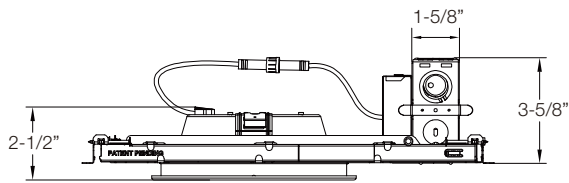

LINE DRAWINGS

	Size	Inside Diameter	Outside Trim Diameter	Fixture Height	Minimum Cutout	Maximum Cutout
NYX ROUND	4	3-15/16"	5-1/2"	2-1/2"	4-1/2"	4-3/4"
	6	5-1/2"	7-1/16"	2-1/2"	6 1/16"	6-5/16"
NYX SQUARE	4	3-3/8x3-3/8"	4-7/8x4-7/8"	2-1/2"	4x4"	4-1/8x4-1/8"
	6	4-13/16x4-13/16"	6-3/8x6-3/8"	2-1/2"	5-5/16x5-5/16"	5-5/8x5-5/8"

NYX SERIES

LINE DRAWINGS

4" and 6" Round Frame
(shown with 6" Light Engine)

4" and 6" Square Frame
(shown with 6" Light Engine)

With Shallow IC BOX

4" and 6" Round S Lumen Shallow IC Frame Cover
(shown with 6" Light Engine)