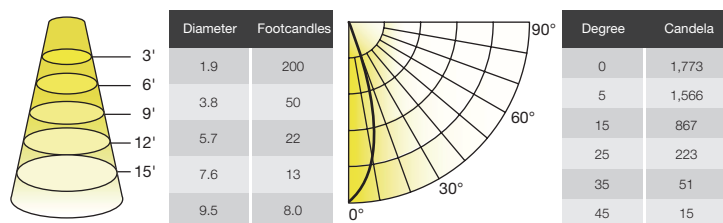

Where xxx means 824-965 which indicates CRI and color temperature
Where yyyy means beam angle

ILLUMINANCE & CANDELA DISTRIBUTION

42W Equivalence

7.5MR16DIM/930SP10/R, 7.5MR16DIM/930SP10/RC

REFINE MR16 FAMILY

6.5GU10DIM/930NF25

6.5GU10DIM/930FL35

For other CCT use the following multiplier: 2700K .98, 4000K 1.02

SPECIFICATIONS - TRUE BEAM MR ACCESSORIES

HONEYCOMB LOUVER

Reduces glare and softens beam patterns.

Product	Model	Description	Cutoff Angle	CBCP of 10° Lamp
35808	MR/ACC/HC	Honeycomb louver	40°	66%