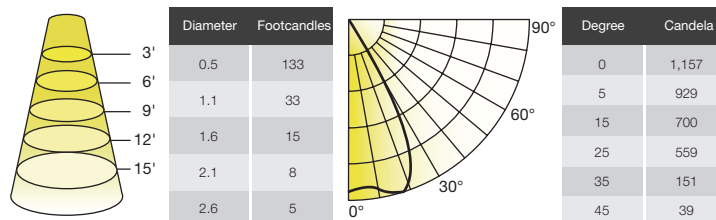

7.5MR16DIM/927SP10/RC + MR/ACC/LN1260