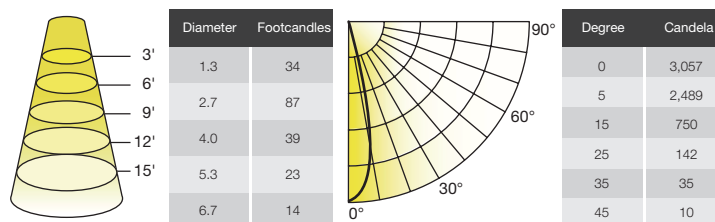

Where xxx means 824-965 which indicates CRI and color temperature
Where yyyy means beam angle

ILLUMINANCE & CANDELA DISTRIBUTION

42W Equivalence

7.5MR16DIM/930SP10/R, 7.5MR16DIM/930SP10/RC

REFINE MR16 FAMILY

6.5GU10DIM/930NF25

6.5GU10DIM/930FL35

For other CCT use the following multiplier: 2700K .98, 4000K 1.02

SPECIFICATIONS - TRUE BEAM MR ACCESSORIES

HONEYCOMB LOUVER

Reduces glare and softens beam patterns.

Product	Model	Description	Cutoff Angle	CBCP of 10° Lamp
35808	MR/ACC/HC	Honeycomb louver	40°	66%