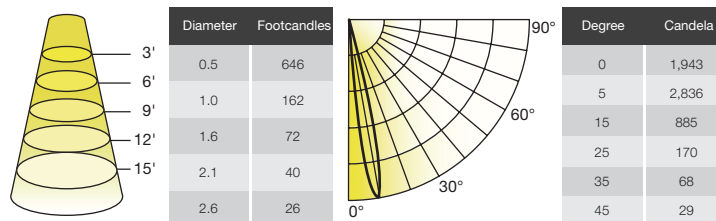

7.5MR16DIM/927SP10/RC + MR/ACC/WW10D