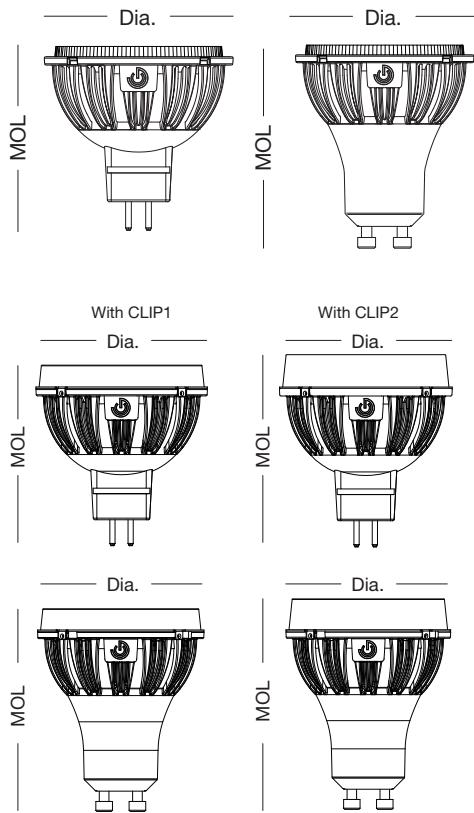

SPECIFICATIONS - 50W Equivalent GU10

Product	Model	Equiv.	Wattage (W)	CCT	Lumens (lm)	Efficacy (LPW)	Input Voltage	Beam Angle	CBCP (cd)	CRI	Dim.*	Power Factor	Base	Fixture Rating	TRUE CHROMA	ES / JA8 / T20
35558	5GU10DIM/927NF25	50W	5	2700K	380	76	120V	25°	1,900	95	Yes	0.9	GU10	Enclosed		√/√/√
35559	5GU10DIM/927FL35	50W	5	2700K	380	76	120V	35°	1,105	95	Yes	0.9	GU10	Enclosed		√/√/√
35561	5GU10DIM/930NF25	50W	5	3000K	390	78	120V	25°	1,950	95	Yes	0.9	GU10	Enclosed		√/√/√
35562	5GU10DIM/930FL35	50W	5	3000K	390	78	120V	35°	1,135	95	Yes	0.9	GU10	Enclosed		√/√/√
35563	5GU10DIM/940FL35	50W	5	4000K	400	80	120V	35°	1,160	95	Yes	0.9	GU10	Enclosed	NO	√/√/√

SPECIFICATIONS - 75W Equivalent GU10

Product	Model	Equiv.	Wattage (W)	CCT	Lumens (lm)	Efficacy (LPW)	Input Voltage	Beam Angle	CBCP (cd)	CRI	Dim.*	Power Factor	Base	Fixture Rating	TRUE CHROMA	ES / JA8 / T20
37008	6.5GU10DIM/927SP10	75W	6.5	2700K	460	71	120V	10°	6,160	95	Yes	0.9	GU10	Enclosed		√/√/√
35544	6.5GU10DIM/927NF25	75W	6.5	2700K	460	71	120V	25°	2,300	95	Yes	0.9	GU10	Enclosed		√/√/√
35545	6.5GU10DIM/927FL35	75W	6.5	2700K	460	71	120V	35°	1,330	95	Yes	0.9	GU10	Enclosed		√/√/√
37009	6.5GU10DIM/930SP10	75W	6.5	3000K	470	72	120V	10°	6,290	95	Yes	0.9	GU10	Enclosed		√/√/√
35547	6.5GU10DIM/930NF25	75W	6.5	3000K	470	72	120V	25°	2,350	95	Yes	0.9	GU10	Enclosed		√/√/√
37010	6.5GU10DIM/940SP10	75W	6.5	4000K	480	74	120V	10°	6,425	95	Yes	0.9	GU10	Enclosed	NO	√/√/√
35549	6.5GU10DIM/940FL35	75W	6.5	4000K	480	74	120V	35°	1,400	95	Yes	0.9	GU10	Enclosed	NO	√/√/√

REFINE MR16 FAMILY

DIMENSIONS & WEIGHT

Model	Base	MOL	Dia.	Weight
7.5MR16DIM/xxxxyyy/R	GU5.3	1-7/8"	2"	0.11 lb
7.5MR16DIM/xxxxyyy/RC	GU5.3	1-7/8"	2"	0.11 lb
7MR16DIM/xxxxyyy/R	GU5.3	1-7/8"	2"	0.11 lb
7MR16DIM/xxxxyyy/RC	GU5.3	1-7/8"	2"	0.11 lb
6.5GU10DIM/xxxxyyy	GU10	2-3/16"	2"	0.14 lb
5GU10DIM/xxxxyyy	GU10	2-3/16"	2"	0.11 lb