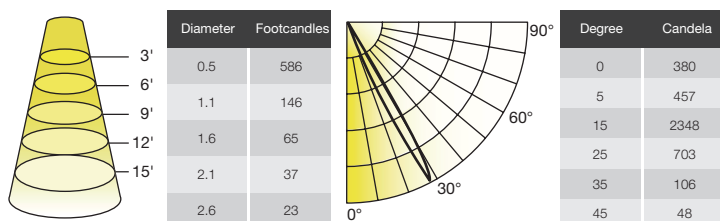

7.5MR16DIM/927SP10/RC + MR/ACC/WW20D