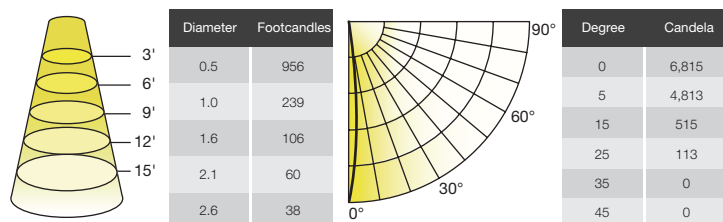

Where xxx means 824-965 which indicates CRI and color temperature
Where yyyy means beam angle

ILLUMINANCE & CANDELA DISTRIBUTION

42W Equivalence

7.5MR16DIM/930SP10/R, 7.5MR16DIM/930SP10/RC

REFINE MR16 FAMILY

6.5GU10DIM/930NF25

6.5GU10DIM/930FL35

For other CCT use the following multiplier: 2700K .98, 4000K 1.02

SPECIFICATIONS - TRUE BEAM MR ACCESSORIES

HONEYCOMB LOUVER

Reduces glare and softens beam patterns.

Product	Model	Description	Cutoff Angle	CBCP of 10° Lamp
35808	MR/ACC/HC	Honeycomb louver	40°	66%