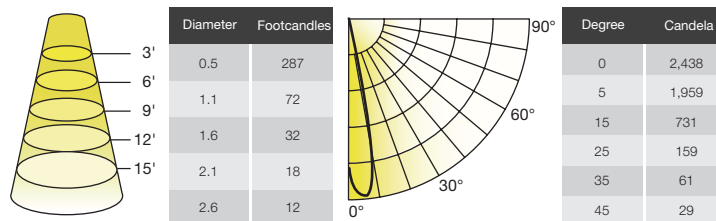

7.5MR16DIM/927SP10/RC + MR/ACC/LN1225