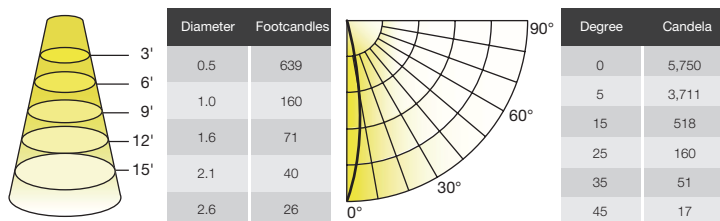

Model	Base	MOL	Dia.	Weight
7.5MR16DIM/xxxxyyy/RC + One Lens	GU5.3	2-1/16"	2"	0.13lb
7.5MR16DIM/xxxxyyy/RC + Two Lenses	GU5.3	2-3/16"	2"	0.15lb
7MR16DIM/xxxxyyy/RC + One Lens	GU5.3	2-1/16"	2"	0.13lb
7MR16DIM/xxxxyyy/RC + Two Lenses	GU5.3	2-3/16"	2"	0.15lb
6.5GU10DIM/xxxxyyy + One Lens	GU10	2-3/8"	2"	0.16lb
6.5GU10DIM/xxxxyyy + Two Lenses	GU10	2-1/2"	2"	0.18lb
5GU10DIM/xxxxyyy + One Lens	GU10	2-3/8"	2"	0.13lb
5GU10DIM/xxxxyyy + Two Lenses	GU10	2-1/2"	2"	0.15lb

ORDERING INFORMATION

Model	Master Carton			Shipping Carton		
	Case Qty	Case Dimensions (LxWxH)	Case Weight	Case Qty	Case Dimensions (LxWxH)	Case Weight
7.5MR16DIM/xxxxyyy/R 7.5MR16DIM/xxxxyyy/RC 7MR16DIM/xxxxyyy/R 7MR16DIM/xxxxyyy/RC	12PCS	8-7/8" x 6-11/16" x 2-3/4"	1.75 lb	48PCS	13-7/8" x 9-1/4" x 6-5/8"	7.5 lb
5GU10DIM/xxxxyyy	12PCS	8-7/8" x 6-11/16" x 2-15/16"	1.86 lb	48PCS	13-7/8" x 9-1/4" x 7"	8.13 lb
6.5GU10DIM/xxxxyyy	12PCS	8-7/8" x 6-11/16" x 2-15/16"	2.20 lb	48PCS	13-7/8" x 9-1/4" x 7"	9.26 lb

Where xxx means 824-965 which indicates CRI and color temperature
Where yyyy means beam angle

ILLUMINANCE & CANDELA DISTRIBUTION

42W Equivalence

7.5MR16DIM/930SP10/R, 7.5MR16DIM/930SP10/RC

REFINE MR16 FAMILY