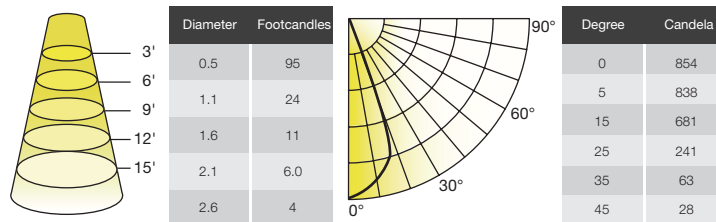

7.5MR16DIM/927SP10/RC + MR/ACC/SQ3636