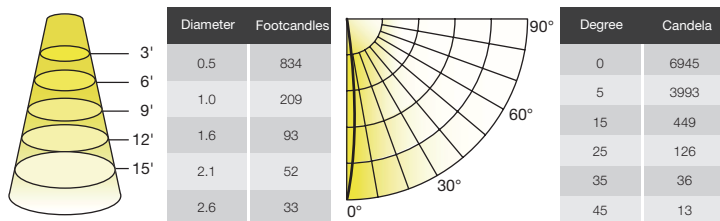

REFINE MR16 FAMILY

ILLUMINANCE & CANDELA DISTRIBUTION - LAMP & ACCESSORY

7.5MR16DIM/927SP10/RC