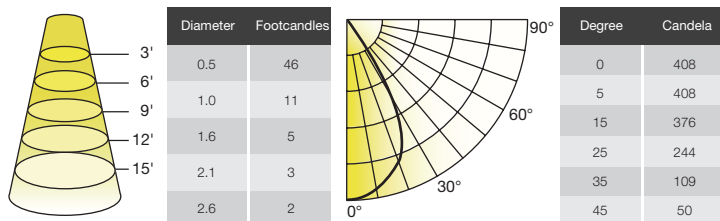

7.5MR16DIM/927SP10/RC + MR/ACC/RD6060