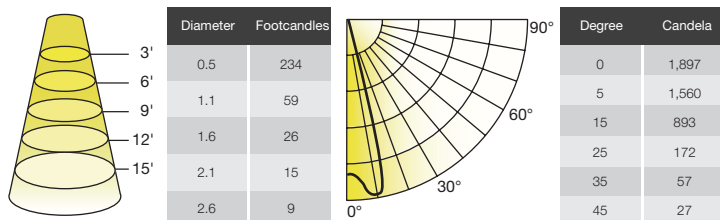

7.5MR16DIM/927SP10/RC + MR/ACC/LN1236