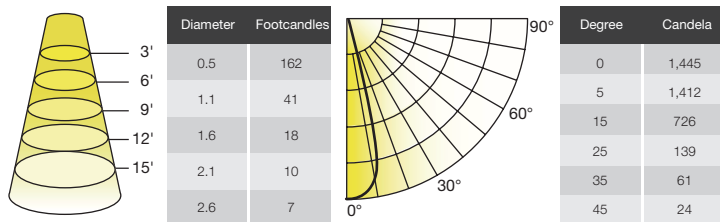

7.5MR16DIM/927SP10/RC + MR/ACC/SQ2525