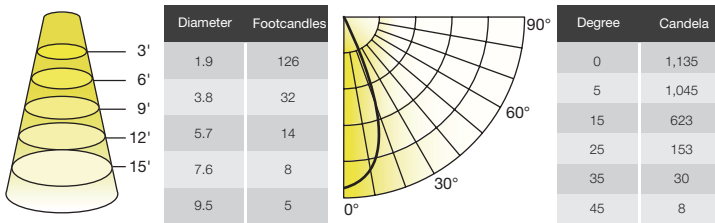

5GU10DIM/930FL35