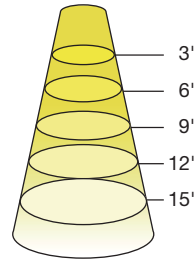

Degree	Candela
0	595
5	339
15	249
25	104
35	48
45	24

6PAR16DIM/827/FL35/RC

Diameter	Footcandles
3'	86
6'	21
9'	10
12'	5
15'	3

6PAR16DIM/827/FL35/R

Diameter	Footcandles
3'	111
6'	28
9'	12
12'	7
15'	4

Degree	Candela
0	1011
5	952
15	649
25	288
35	132
45	59

Diameter	Footcandles
2.2	146
4.4	37
6.6	16
8.7	9
10.9	6

Degree	Candela
0	2910
5	2857
15	1908
25	920
35	429
45	175

Degree	Candela
0	1315
5	1227
15	395
25	162
35	72
45	35

10PAR30SDIM/830NF25/N

Diameter	Footcandles
1.3	323
2.7	81
4.0	36
5.3	20
6.7	13

10PAR30SDIM/830FL40/N

Diameter	Footcandles
2.2	146
4.4	37
6.6	16
8.7	9
10.9	6

Degree	Candela
0	2910
5	2857
15	1908
25	920
35	429
45	175

Degree	Candela
0	1315
5	1227
15	395
25	162
35	72
45	35

VALUE SELECT PAR FAMILY

ILLUMINANCE & CANDELA DISTRIBUTION

13.5PAR38DIM/830NF25/N

Diameter	Footcandles
1.3	598
2.7	150
4.0	66
5.3	37
6.7	24

12PAR38DIM/830FL40/N

Diameter	Footcandles
2.2	248
4.4	62
6.6	28
8.7	16
10.9	10

Degree	Candela
0	5385
5	4920
15	1450
25	465
35	214
45	76