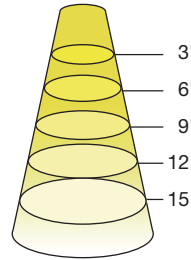

DIMENSIONS & WEIGHT

Model	Base	Dia.	MOL	Weight
6PAR16DIM/827FL35/RC	E26	1-15/16"	2-15/16"	0.09lb
6PAR16DIM/830FL35/RC				

Model	Base	Dia.	MOL	Weight
6PAR16DIM/830FL35/R	E26	1-15/16"	2-13/16"	0.1lb

Model	Base	MOL	Dia.	Weight
5.5PAR20DIM/830NF25/N	E26	3-3/16"	2-1/2"	0.09lb
5.5PAR20DIM/830FL40/N	E26	3-3/16"	2-1/2"	0.09lb
5.5PAR20DIM/840NF25/N	E26	3-3/16"	2-1/2"	0.09lb
5.5PAR20DIM/840FL40/N	E26	3-3/16"	2-1/2"	0.09lb

VALUE SELECT PAR FAMILY

ORDERING INFORMATION

Model	Master Carton			Shipping Carton		
	Case Qty	Case Dimensions (LxWxH)	Case Weight	Case Qty	Case Dimensions (LxWxH)	Case Weight
6PAR16DIM/xxxxyyy/RC	12PCS	8-7/8" x 6-11/16" x 3-11/16"	1.6 lb	48PCS	13-3/4" x 9-3/8" x 8-1/4"	7.1 lb
6PAR16DIM/xxxxyyy/R	12PCS	8-3/8" x 6-11/16" x 3-11/16"	1.9 lb	48PCS	13-7/8" x 9-1/4" x 4-3/4"	8.32 lb
5.5PAR20DIM/xxxxyyy/N	6PCS	8-1/2"x5-3/4"x4-5/16"	1.17 lb	24PCS	12"x9-1/16"x9-7/16"	6.27 lb
10PAR30DIM/xxxxyyy/N	6PCS	12-3/8"x5-1/2"x8-3/8"	2.8 lb	24PCS	17-1/8"x12-13/16"x11-13/16"	13.91 lb
10PAR30SNDIM/xxxxyyy/N	6PCS	12-3/8"x4-1/2"x8-3/8"	2.25 lb	24PCS	17-1/8"x12-13/16"x9-5/8"	13.43 lb
13.5PAR38DIM/xxxxyyy/N	6PCS	15-1/4"X10-7/16"x6-1/2"	3.61 lb	24PCS	21-1/16"x15-3/4"x13-9/16"	19.62 lb
12PAR38DIM/xxxxyyy/N	6PCS	15-1/4"X10-7/16"x6-1/2"	3.61 lb	24PCS	21-1/16"x15-3/4"x13-9/16"	19.62 lb

VALUE SELECT PAR FAMILY

ILLUMINANCE & CANDELA DISTRIBUTION

5.5PAR20DIM/830NF25/N

Diameter	Footcandles
3'	131
6'	33
9'	15
12'	8
15'	5

5.5PAR20DIM/830FL40/N

Diameter	Footcandles
3'	66
6'	17
9'	7
12'	4
15'	3

Degree	Candela
0	1180
5	1088
15	511
25	188
35	83
45	31

Degree	Candela
0	595
5	339
15	249
25	104
35	48
45	24

6PAR16DIM/827/FL35/RC

Diameter	Footcandles
3'	86
6'	21
9'	10
12'	5
15'	3

6PAR16DIM/827/FL35/R

Diameter	Footcandles
3'	111
6'	28
9'	12
12'	7
15'	4

Degree	Candela
0	1011
5	952
15	649
25	288
35	132
45	59