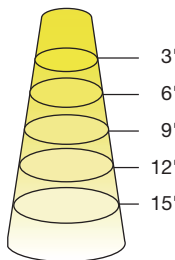

DIMENSIONS & WEIGHT

Model	Base	Dia.	MOL	Weight
6PAR16DIM/827FL35/RC	E26	1-15/16"	2-15/16"	0.09lb
6PAR16DIM/830FL35/RC				

Model	Base	Dia.	MOL	Weight
6PAR16DIM/830FL35/R	E26	1-15/16"	2-13/16"	0.1lb

Model	Base	MOL	Dia.	Weight
5.5PAR20DIM/830NF25/N	E26	3-3/16"	2-1/2"	0.09lb
5.5PAR20DIM/830FL40/N	E26	3-3/16"	2-1/2"	0.09lb
5.5PAR20DIM/840NF25/N	E26	3-3/16"	2-1/2"	0.09lb
5.5PAR20DIM/840FL40/N	E26	3-3/16"	2-1/2"	0.09lb

VALUE SELECT PAR FAMILY

ORDERING INFORMATION

Model	Master Carton			Shipping Carton		
	Case Qty	Case Dimensions (LxWxH)	Case Weight	Case Qty	Case Dimensions (LxWxH)	Case Weight
6PAR16DIM/xxxxyyy/RC	12PCS	8-7/8" x 6-11/16" x 3-11/16"	1.6 lb	48PCS	13-3/4" x 9-3/8" x 8-1/4"	7.1 lb
6PAR16DIM/xxxxyyy/R	12PCS	8-3/8" x 6-11/16" x 3-11/16"	1.9 lb	48PCS	13-7/8" x 9-1/4" x 4-3/4"	8.32 lb
5.5PAR20DIM/xxxxyyy/N	6PCS	8-1/2"x5-3/4"x4-5/16"	1.17 lb	24PCS	12"x9-1/16"x9-7/16"	6.27 lb
10PAR30DIM/xxxxyyy/N	6PCS	12-3/8"x5-1/2"x8-3/8"	2.8 lb	24PCS	17-1/8"x12-13/16"x11-13/16"	13.91 lb
10PAR30SNDIM/xxxxyyy/N	6PCS	12-3/8"x4-1/2"x8-3/8"	2.25 lb	24PCS	17-1/8"x12-13/16"x9-5/8"	13.43 lb
13.5PAR38DIM/xxxxyyy/N	6PCS	15-1/4"X10-7/16"x6-1/2"	3.61 lb	24PCS	21-1/16"x15-3/4"x13-9/16"	19.62 lb
12PAR38DIM/xxxxyyy/N	6PCS	15-1/4"X10-7/16"x6-1/2"	3.61 lb	24PCS	21-1/16"x15-3/4"x13-9/16"	19.62 lb

VALUE SELECT PAR FAMILY

ILLUMINANCE & CANDELA DISTRIBUTION

5.5PAR20DIM/830NF25/N

Diameter	Footcandles
3'	131
6'	33
9'	15
12'	8
15'	5

5.5PAR20DIM/830FL40/N

Diameter	Footcandles
3'	66
6'	17
9'	7
12'	4
15'	3

Degree	Candela
0	1180
5	1088
15	511
25	188
35	83
45	31

Degree	Candela
0	595
5	339
15	249
25	104
35	48
45	24

6PAR16DIM/827/FL35/RC

Diameter	Footcandles
3'	86
6'	21
9'	10
12'	5
15'	3

6PAR16DIM/827/FL35/R

Diameter	Footcandles
3'	111
6'	28
9'	12
12'	7
15'	4

Degree	Candela
0	1011
5	952
15	649
25	288
35	132
45	59