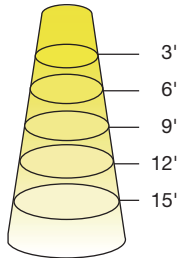

VALUE SELECT PAR FAMILY

ILLUMINANCE & CANDELA DISTRIBUTION

10PAR30DIM/830NF25/N

Diameter	Footcandles
1.3	323
2.7	81
4.0	36
5.3	20
6.7	13