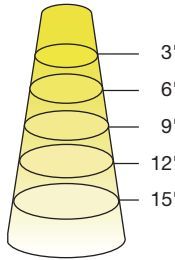

VALUE SELECT PAR FAMILY

ILLUMINANCE & CANDELA DISTRIBUTION

5.5PAR20DIM/830NF25/N

Diameter	Footcandles
3'	131
6'	33
9'	15
12'	8
15'	5