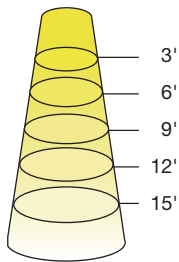

Degree	Candela
0	595
5	339
15	249
25	104
35	48
45	24

6PAR16DIM/827/FL35/RC

Diameter	Footcandles
3'	86
6'	21
9'	10
12'	5
15'	3

6PAR16DIM/827/FL35/R

Diameter	Footcandles
3'	111
6'	28
9'	12
12'	7
15'	4

Degree	Candela
0	1011
5	952
15	649
25	288
35	132
45	59

Degree	Candela
0	1000
5	978
15	371
25	156
35	70
45	30

VALUE SELECT PAR FAMILY

ILLUMINANCE & CANDELA DISTRIBUTION

10PAR30DIM/830NF25/N

Diameter	Footcandles
1.3	323
2.7	81
4.0	36
5.3	20
6.7	13

10PAR30DIM/830FL40/N

Diameter	Footcandles
2.2	146
4.4	37
6.6	16
8.7	9
10.9	6

Degree	Candela
0	2910
5	2857
15	1908
25	920
35	429
45	175

Degree	Candela
0	1315
5	1227
15	395
25	162
35	72
45	35

10PAR30SDIM/830NF25/N

Diameter	Footcandles
1.3	323
2.7	81
4.0	36
5.3	20
6.7	13

10PAR30SDIM/830FL40/N

Diameter	Footcandles
2.2	146
4.4	37
6.6	16
8.7	9
10.9	6

Degree	Candela
0	2910
5	2857
15	1908
25	920
35	429
45	175

Degree	Candela
0	1315
5	1227
15	395
25	162
35	72
45	35

VALUE SELECT PAR FAMILY