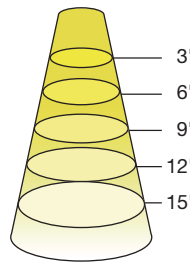

Degree	Candela
0	595
5	339
15	249
25	104
35	48
45	24

6PAR16DIM/827/FL35/RC

Diameter	Footcandles
3'	86
6'	21
9'	10
12'	5
15'	3

6PAR16DIM/827/FL35/R

Diameter	Footcandles
3'	111
6'	28
9'	12
12'	7
15'	4

Degree	Candela
0	1011
5	952
15	649
25	288
35	132
45	59

Degree	Candela
0	1000
5	978
15	371
25	156
35	70
45	30

VALUE SELECT PAR FAMILY

ILLUMINANCE & CANDELA DISTRIBUTION

10PAR30DIM/830NF25/N

Diameter	Footcandles
1.3	323
2.7	81
4.0	36
5.3	20
6.7	13

10PAR30DIM/830FL40/N

Diameter	Footcandles
2.2	146
4.4	37
6.6	16
8.7	9
10.9	6

Degree	Candela
0	2910
5	2857
15	1908
25	920
35	429
45	175

Degree	Candela
0	1315
5	1227
15	395
25	162
35	72
45	35

10PAR30SDIM/830NF25/N

Diameter	Footcandles
1.3	323
2.7	81
4.0	36
5.3	20
6.7	13

10PAR30SDIM/830FL40/N

Diameter	Footcandles
2.2	146
4.4	37
6.6	16
8.7	9
10.9	6

Degree	Candela
0	2910
5	2857
15	1908
25	920
35	429
45	175

Degree	Candela
0	1315
5	1227
15	395
25	162
35	72
45	35

VALUE SELECT PAR FAMILY