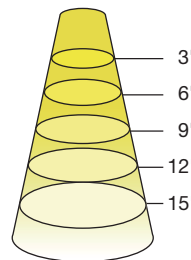

DIMENSIONS & WEIGHT

Model	Base	Dia.	MOL	Weight
6PAR16DIM/827FL35/RC	E26	1-15/16"	2-15/16"	0.09lb
6PAR16DIM/830FL35/RC				

Model	Base	Dia.	MOL	Weight
6PAR16DIM/830FL35/R	E26	1-15/16"	2-13/16"	0.1lb

Model	Base	MOL	Dia.	Weight
5.5PAR20DIM/830NF25/N	E26	3-3/16"	2-1/2"	0.09lb
5.5PAR20DIM/830FL40/N	E26	3-3/16"	2-1/2"	0.09lb
5.5PAR20DIM/840NF25/N	E26	3-3/16"	2-1/2"	0.09lb
5.5PAR20DIM/840FL40/N	E26	3-3/16"	2-1/2"	0.09lb

VALUE SELECT PAR FAMILY

ORDERING INFORMATION

Model	Master Carton			Shipping Carton		
	Case Qty	Case Dimensions (LxWxH)	Case Weight	Case Qty	Case Dimensions (LxWxH)	Case Weight
6PAR16DIM/xxxxyyy/RC	12PCS	8-7/8" x 6-11/16" x 3-11/16"	1.6 lb	48PCS	13-3/4" x 9-3/8" x 8-1/4"	7.1 lb
6PAR16DIM/xxxxyyy/R	12PCS	8-3/8" x 6-11/16" x 3-11/16"	1.9 lb	48PCS	13-7/8" x 9-1/4" x 4-3/4"	8.32 lb
5.5PAR20DIM/xxxxyyy/N	6PCS	8-1/2"x5-3/4"x4-5/16"	1.17 lb	24PCS	12"x9-1/16"x9-7/16"	6.27 lb
10PAR30DIM/xxxxyyy/N	6PCS	12-3/8"x5-1/2"x8-3/8"	2.8 lb	24PCS	17-1/8"x12-13/16"x11-13/16"	13.91 lb
10PAR30SNDIM/xxxxyyy/N	6PCS	12-3/8"x4-1/2"x8-3/8"	2.25 lb	24PCS	17-1/8"x12-13/16"x9-5/8"	13.43 lb
13.5PAR38DIM/xxxxyyy/N	6PCS	15-1/4"X10-7/16"x6-1/2"	3.61 lb	24PCS	21-1/16"x15-3/4"x13-9/16"	19.62 lb
12PAR38DIM/xxxxyyy/N	6PCS	15-1/4"X10-7/16"x6-1/2"	3.61 lb	24PCS	21-1/16"x15-3/4"x13-9/16"	19.62 lb

VALUE SELECT PAR FAMILY

ILLUMINANCE & CANDELA DISTRIBUTION

5.5PAR20DIM/830NF25/N

Diameter	Footcandles
3'	131
6'	33
9'	15
12'	8
15'	5

5.5PAR20DIM/830FL40/N

Diameter	Footcandles
3'	66
6'	17
9'	7
12'	4
15'	3

Degree	Candela
0	1180
5	1088
15	511
25	188
35	83
45	31

Degree	Candela
0	595
5	339
15	249
25	104
35	48
45	24

6PAR16DIM/827/FL35/RC

Diameter	Footcandles
3'	86
6'	21
9'	10
12'	5
15'	3

6PAR16DIM/827/FL35/R

Diameter	Footcandles
3'	111
6'	28
9'	12
12'	7
15'	4

Degree	Candela
0	1011
5	952
15	649
25	288
35	132
45	59