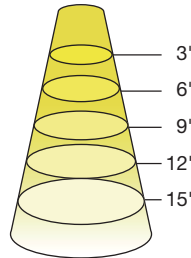

VALUE SELECT PAR FAMILY

ILLUMINANCE & CANDELA DISTRIBUTION

5.5PAR20DIM/830NF25/N

Diameter	Footcandles
3'	131
6'	33
9'	15
12'	8
15'	5

5.5PAR20DIM/830FL40/N

Diameter	Footcandles
3'	66
6'	17
9'	7
12'	4
15'	3

Degree	Candela
0	1180
5	1088
15	511
25	188
35	83
45	31

Degree	Candela
0	595
5	339
15	249
25	104
35	48
45	24

6PAR16DIM/827/FL35/RC

Diameter	Footcandles
3'	86
6'	21
9'	10
12'	5
15'	3

6PAR16DIM/827/FL35/R

Diameter	Footcandles
3'	111
6'	28
9'	12
12'	7
15'	4

Degree	Candela
0	1011
5	952
15	649
25	288
35	132
45	59

Degree	Candela
0	1000
5	978
15	371
25	156
35	70
45	30

VALUE SELECT PAR FAMILY

ILLUMINANCE & CANDELA DISTRIBUTION

10PAR30DIM/830NF25/N

Diameter	Footcandles
1.3	323
2.7	81
4.0	36
5.3	20
6.7	13

10PAR30DIM/830FL40/N