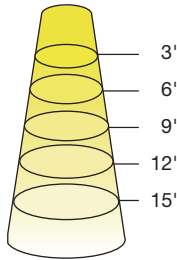

Degree	Candela
0	595
5	339
15	249
25	104
35	48
45	24

6PAR16DIM/827/FL35/RC

Diameter	Footcandles
3'	86
6'	21
9'	10
12'	5
15'	3

6PAR16DIM/827/FL35/R

Diameter	Footcandles
3'	111
6'	28
9'	12
12'	7
15'	4

Degree	Candela
0	1011
5	952
15	649
25	288
35	132
45	59

Diameter	Footcandles
2.2	146
4.4	37
6.6	16
8.7	9
10.9	6

Degree	Candela
0	2910
5	2857
15	1908
25	920
35	429
45	175

Degree	Candela
0	1315
5	1227
15	395
25	162
35	72
45	35

10PAR30SDIM/830NF25/N

Diameter	Footcandles
1.3	323
2.7	81
4.0	36
5.3	20
6.7	13

10PAR30SDIM/830FL40/N

Diameter	Footcandles
2.2	146
4.4	37
6.6	16
8.7	9
10.9	6

Degree	Candela
0	2910
5	2857
15	1908
25	920
35	429
45	175

Degree	Candela
0	1315
5	1227
15	395
25	162
35	72
45	35

VALUE SELECT PAR FAMILY

ILLUMINANCE & CANDELA DISTRIBUTION

13.5PAR38DIM/830NF25/N

Diameter	Footcandles
1.3	598
2.7	150
4.0	66
5.3	37
6.7	24

12PAR38DIM/830FL40/N

Diameter	Footcandles
2.2	248
4.4	62
6.6	28
8.7	16
10.9	10

Degree	Candela
0	5385
5	4920
15	1450
25	465
35	214
45	76