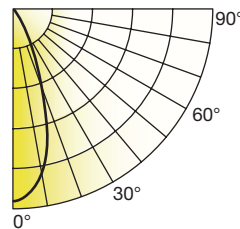

Degree	Candela
0	2235
5	2240
15	1514
25	547
35	202
45	50

For other CCT use the following multiplier: 4000K 1.00