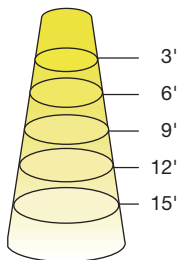

## DIMENSIONS & WEIGHT

Model	Base	MOL	Dia.	Weight
5.5PAR20DIM/830NF25/N	E26	3-3/16"	2-1/2"	0.09lb
5.5PAR20DIM/830FL40/N	E26	3-3/16"	2-1/2"	0.09lb
5.5PAR20DIM/840NF25/N	E26	3-3/16"	2-1/2"	0.09lb
5.5PAR20DIM/840FL40/N	E26	3-3/16"	2-1/2"	0.09lb

Model	Base	MOL	Dia.	Weight
13.5PAR38DIM/830NF25/N	E26	5-1/8"	4-3/4"	0.39lb
12PAR38DIM/830FL40/N	E26	5-1/8"	4-3/4"	0.32lb
13.5PAR38DIM/840NF25/N	E26	5-1/8"	4-3/4"	0.39lb
12PAR38DIM/840FL40/N	E26	5-1/8"	4-3/4"	0.32lb

## ILLUMINANCE & CANDELA DISTRIBUTION

5.5PAR20DIM/830NF25/N

Diameter	Footcandles
1.3	131
2.7	33
4.0	15
5.3	8
6.7	5

5.5PAR20DIM/830FL40/N

Diameter	Footcandles
2.2	66
4.4	17
6.6	7
8.7	4
10.9	3

Degree	Candela
0	1180
5	1088
15	511
25	188
35	83
45	31

Degree	Candela
0	595
5	339
15	249
25	104
35	48
45	24

10PAR30DIM/830NF25/N

Diameter	Footcandles
1.3	323
2.7	81
4.0	36
5.3	20
6.7	13

10PAR30DIM/830FL40/N

Diameter	Footcandles
2.2	146
4.4	37
6.6	16
8.7	9
10.9	6