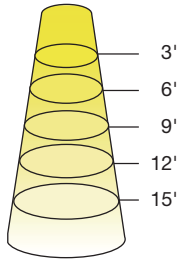

VALUE SELECT PAR FAMILY

ILLUMINANCE & CANDELA DISTRIBUTION

5.5PAR20DIM/830NF25/N

Diameter	Footcandles
1.3	131
2.7	33
4.0	15
5.3	8
6.7	5