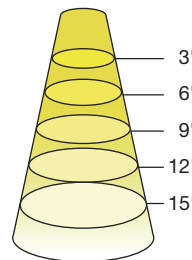

## ILLUMINANCE & CANDELA DISTRIBUTION

10PAR30SNDIM/830NF25/N

Diameter	Footcandles
1.3	323
2.7	81
4.0	36
5.3	20
6.7	13

Degree	Candela
0	2910
5	2857
15	1908
25	920
35	429
45	175

10PAR30SNDIM/830FL40/N

Diameter	Footcandles
2.2	146
4.4	37
6.6	16
8.7	9
10.9	6

Degree	Candela
0	1315
5	1227
15	395
25	162
35	72
45	35

13.5PAR38DIM/830NF25/N

Diameter	Footcandles
1.3	598
2.7	150
4.0	66
5.3	37
6.7	24

Degree	Candela
0	5385
5	4920
15	1450
25	465
35	214
45	76

12PAR38DIM/830FL40/N

Diameter	Footcandles
2.2	248
4.4	62
6.6	28
8.7	16
10.9	10

Degree	Candela
0	2235
5	2240
15	1514
25	547
35	202
45	50

For other CCT use the following multiplier: 4000K 1.00