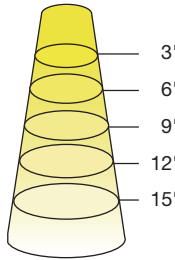

VALUE SELECT PAR FAMILY

ILLUMINANCE & CANDELA DISTRIBUTION

10PAR30SNDIM/830NF25/N

Diameter	Footcandles
1.3	323
2.7	81
4.0	36
5.3	20
6.7	13