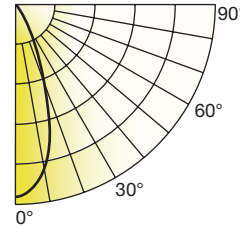

## ILLUMINANCE & CANDELA DISTRIBUTION

5.5PAR20DIM/830NF25/N

Diameter	Footcandles
1.3	131
2.7	33
4.0	15
5.3	8
6.7	5

5.5PAR20DIM/830FL40/N

Diameter	Footcandles
2.2	66
4.4	17
6.6	7
8.7	4
10.9	3

Degree	Candela
0	1180
5	1088
15	511
25	188
35	83
45	31