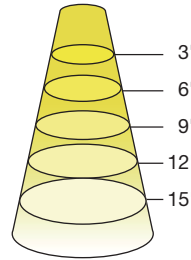

## DIMENSIONS & WEIGHT

Model	Base	MOL	Dia.	Weight
5.5PAR20DIM/830NF25/N	E26	3-3/16"	2-1/2"	0.09lb
5.5PAR20DIM/830FL40/N	E26	3-3/16"	2-1/2"	0.09lb
5.5PAR20DIM/840NF25/N	E26	3-3/16"	2-1/2"	0.09lb
5.5PAR20DIM/840FL40/N	E26	3-3/16"	2-1/2"	0.09lb

Model	Base	MOL	Dia.	Weight
10PAR30SNDIM/830NF25/N	E26	3-3/8"	3-3/4"	0.26lb
10PAR30SNDIM/830FL40/N	E26	3-3/8"	3-3/4"	0.21lb
10PAR30SNDIM/840NF25/N	E26	3-3/8"	3-3/4"	0.26lb
10PAR30SNDIM/840FL40/N	E26	3-3/8"	3-3/4"	0.21lb

Model	Base	MOL	Dia.	Weight
13.5PAR38DIM/830NF25/N	E26	5-1/8"	4-3/4"	0.39lb
12PAR38DIM/830FL40/N	E26	5-1/8"	4-3/4"	0.32lb
13.5PAR38DIM/840NF25/N	E26	5-1/8"	4-3/4"	0.39lb
12PAR38DIM/840FL40/N	E26	5-1/8"	4-3/4"	0.32lb

## ILLUMINANCE & CANDELA DISTRIBUTION

5.5PAR20DIM/830NF25/N

Diameter	Footcandles
1.3	131
2.7	33
4.0	15
5.3	8
6.7	5

5.5PAR20DIM/830FL40/N

Diameter	Footcandles
2.2	66
4.4	17
6.6	7
8.7	4
10.9	3

Degree	Candela
0	1180
5	1088
15	511
25	188
35	83
45	31