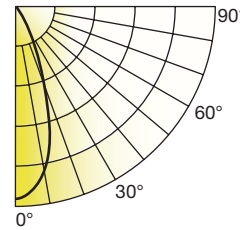

## ILLUMINANCE & CANDELA DISTRIBUTION

10PAR30SNDIM/830NF25/N

Diameter	Footcandles
1.3	323
2.7	81
4.0	36
5.3	20
6.7	13

Degree	Candela
0	2910
5	2857
15	1908
25	920
35	429
45	175

10PAR30SNDIM/830FL40/N

Diameter	Footcandles
2.2	146
4.4	37
6.6	16
8.7	9
10.9	6