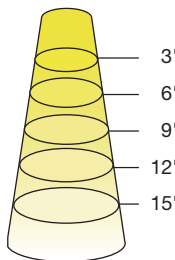

13.5PAR38DIM/830NF25/N

Diameter	Footcandles
1.3	598
2.7	150
4.0	66
5.3	37
6.7	24