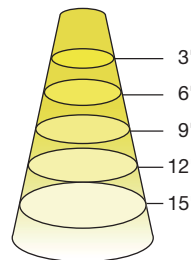

## DIMENSIONS & WEIGHT

Model	Base	MOL	Dia.	Weight
5.5PAR20DIM/830NF25/N	E26	3-3/16"	2-1/2"	0.09lb
5.5PAR20DIM/830FL40/N	E26	3-3/16"	2-1/2"	0.09lb
5.5PAR20DIM/840NF25/N	E26	3-3/16"	2-1/2"	0.09lb
5.5PAR20DIM/840FL40/N	E26	3-3/16"	2-1/2"	0.09lb

Model	Base	MOL	Dia.	Weight
13.5PAR38DIM/830NF25/N	E26	5-1/8"	4-3/4"	0.39lb
12PAR38DIM/830FL40/N	E26	5-1/8"	4-3/4"	0.32lb
13.5PAR38DIM/840NF25/N	E26	5-1/8"	4-3/4"	0.39lb
12PAR38DIM/840FL40/N	E26	5-1/8"	4-3/4"	0.32lb

## ILLUMINANCE & CANDELA DISTRIBUTION

5.5PAR20DIM/830NF25/N

Diameter	Footcandles
1.3	131
2.7	33
4.0	15
5.3	8
6.7	5

5.5PAR20DIM/830FL40/N

Diameter	Footcandles
2.2	66
4.4	17
6.6	7
8.7	4
10.9	3

Degree	Candela
0	1180
5	1088
15	511
25	188
35	83
45	31

Degree	Candela
0	595
5	339
15	249
25	104
35	48
45	24

10PAR30DIM/830NF25/N

Diameter	Footcandles
1.3	323
2.7	81
4.0	36
5.3	20
6.7	13

10PAR30DIM/830FL40/N

Diameter	Footcandles
2.2	146
4.4	37
6.6	16
8.7	9
10.9	6