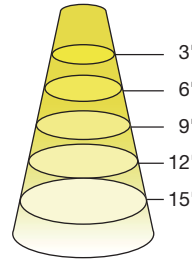

## ILLUMINANCE & CANDELA DISTRIBUTION

10PAR30SNDIM/830NF25/N

Diameter	Footcandles
1.3	323
2.7	81
4.0	36
5.3	20
6.7	13

Degree	Candela
0	2910
5	2857
15	1908
25	920
35	429
45	175

10PAR30SNDIM/830FL40/N

Diameter	Footcandles
2.2	146
4.4	37
6.6	16
8.7	9
10.9	6