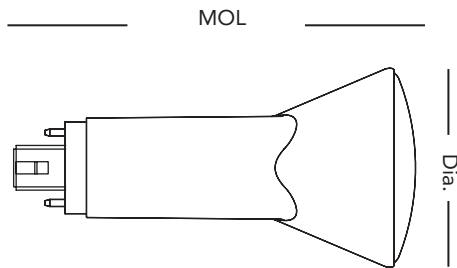

Note: Where xxx means 824-965 which indicates CRI and color temperature.

System wattage and lumen output will vary based on number of lamps, ballast & fixture type. Above data is for indication only. Please visit www.greencreative.com for full compatibility list

Project Name:	Type:
Part Number:	Date:

DIRECT PL

DIMENSION & WEIGHT

Model	5.5PLH/xxx/DIR/RC	8.5PLH/xxx/DIR/R 10.5PLH/930/DIR	14.5PLH/xxx/DIR*
Compatible base	G24q/GX24q (4-pin)		
MOL	5-3/8"	6-3/8"	6-5/8"
Dia.	1-5/16"	1-5/16"	1-3/4"
Weight	0.15lb	0.18lb	0.52lb

Where xxx means 824-965 which indicates CRI and color temperature
 *14.5PLH may not fit in all recessed cans. It is recommended a test installation prior to the final installation

G24q/GX24q (4-pin)

Model	6PLV/xxx/DIR/R	9.5PLV/xxx/DIR/RC 11PLV/930/DIR/R	17PLV/xxx/DIR
Compatible base	G24q/GX24q (4-pin)		
MOL	5-3/16"	5-3/16"	6-7/16"
Dia.	2-9/16"	2-9/16"	3-1/2"
Weight	0.14lb	0.20lb	0.65lb