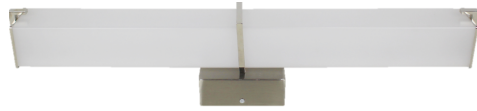

Project	
Notes	
Type	Date
Cat. No.	

LSV™ Series

LED Square Vanity

DESCRIPTION

The LSV Series tiered contemporary framed wall mounted vanity fixture and is available in brushed nickel and oil rubbed bronze. Updated with the latest in LED technology. The long LED life coupled with exceptional color rendering make this fixture attractive for new or retrofit projects. The LSV is an elegant lighting solution that can be used in various applications including corridors and restrooms. Fixture mounts to standard junction box (not included).

Specification Features

Construction

Single ring surround a milk white acrylic diffuser with decorative end caps provides widespread and even illumination. Lens design and materials provide uniform illumination without pixelation.