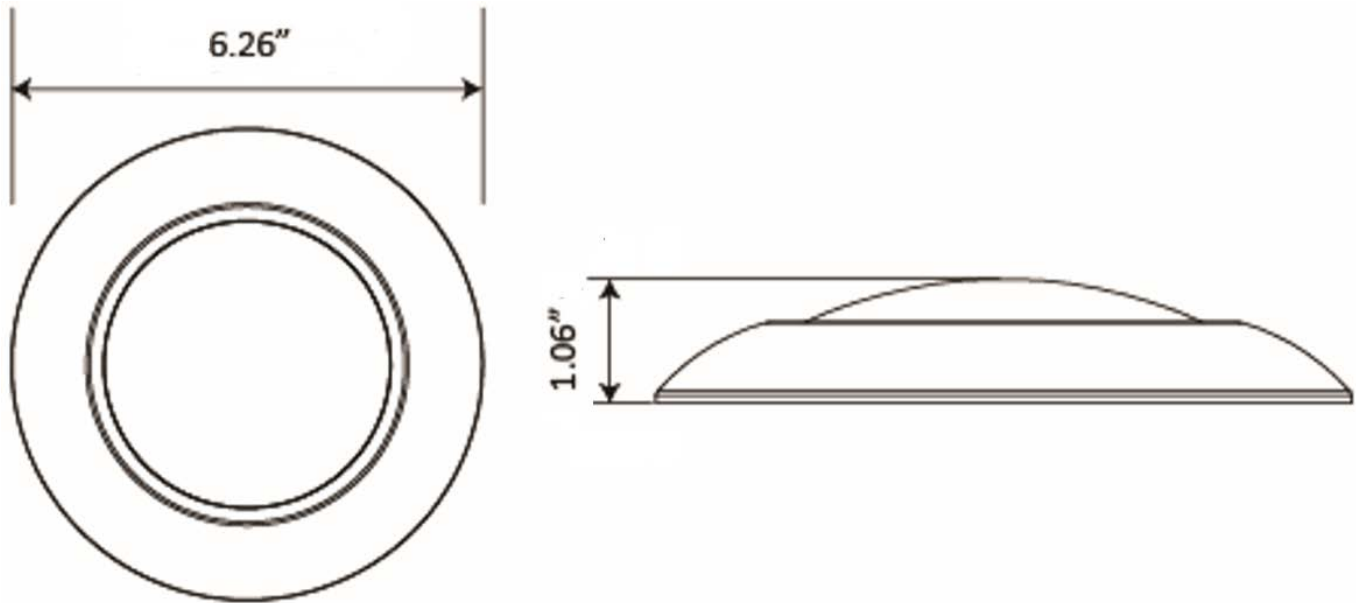

Product Dimensions

LDL3-6

© 2019 GlobaLux Lighting, LLC. All rights reserved. For informational purposes only. Reproduction in whole or part is prohibited without prior written consent of the copyright owner. The information presented in this document does not form part of any quotation or contract, is believed to be accurate and reliable and may be changed without notice. No liability will be accepted by the publisher for any consequences of its use. GlobaLux Lighting reserves the rights make changes in specification at any time without notice.

GlobaLux Lighting LLC
www.globaluxlighting.com
2037 S. Vineyard Ave
Ontario, CA 91761
Ph: 909-591-7506