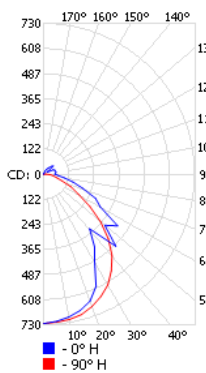

Product Dimensions

Photometric Data

LCS-2-17-MV-850 Tested in accordance to IESNA LM-79

Polar Candela Curve

Zonal Lumen Summary

Zone	Lumens	% Lamp	% Luminaire
0-30	555.8	27.70%	27.80%
0-40	878.1	43.80%	43.90%
0-60	1,440.50	71.90%	72%
60-90	408.4	20.40%	20.40%
0-90	1,848.80	92.30%	92.40%

Coefficients of Utilization

RCC %:	80				70				50	
	70	50	30	0	70	50	30	0	50	30
RCR: 0	1.17	1.17	1.17	1.17	1.13	1.13	1.13	0.92	1.07	1.07
1	1.07	1.02	0.97	0.93	1.03	0.99	0.95	0.77	0.93	0.9
2	0.97	0.89	0.82	0.76	0.94	0.86	0.8	0.65	0.81	0.76
3	0.89	0.78	0.7	0.64	0.85	0.76	0.69	0.56	0.72	0.66
4	0.81	0.69	0.61	0.54	0.78	0.68	0.6	0.48	0.64	0.57
5	0.75	0.62	0.53	0.47	0.72	0.61	0.53	0.42	0.58	0.51
6	0.69	0.56	0.48	0.41	0.67	0.55	0.47	0.37	0.52	0.45
7	0.64	0.51	0.43	0.37	0.62	0.5	0.42	0.34	0.48	0.41
8	0.6	0.47	0.38	0.33	0.58	0.46	0.38	0.3	0.44	0.37
9	0.56	0.43	0.35	0.3	0.54	0.42	0.35	0.27	0.4	0.34
10	0.53	0.4	0.32	0.27	0.51	0.39	0.32	0.25	0.38	0.31

Specifications and Dimensions subject to change without notice

Photometric Data

LCS-4-40-MVD-840 Tested in accordance to IESNA LM-79

Polar Candela Curve

Zonal Lumen Summary

Zone	Lumens	% Lamp	% Luminaire
0-30	955.8	23.1%	23.1%
0-40	1,575.5	38.1%	38.1%
0-60	2,840.8	68.6%	68.7%
60-90	1,047.8	25.3%	25.3%
70-100	655.9	15.9%	15.9%
90-120	194.4	4.7%	4.7%
0-90	3,888.7	94%	94%
90-180	246.1	5.9%	6%
0-180	4,134.7	99.9%	100%

Coefficients of Utilization

RCC %:	80				70				50				30				10				0	
	70	50	30	0	70	50	30	0	50	30	20	0	50	30	20	0	50	30	20	0	0	
RW %:	1.18	1.18	1.18	1.18	1.14	1.14	1.14	.94	1.08	1.08	1.08	1.02	1.02	1.02	1.02	.96	.96	.96	.96	.94	.94	
RCR:	0	1	2	3	4	5	6	7	8	9	10	0	1	2	3	4	5	6	7	8	9	10