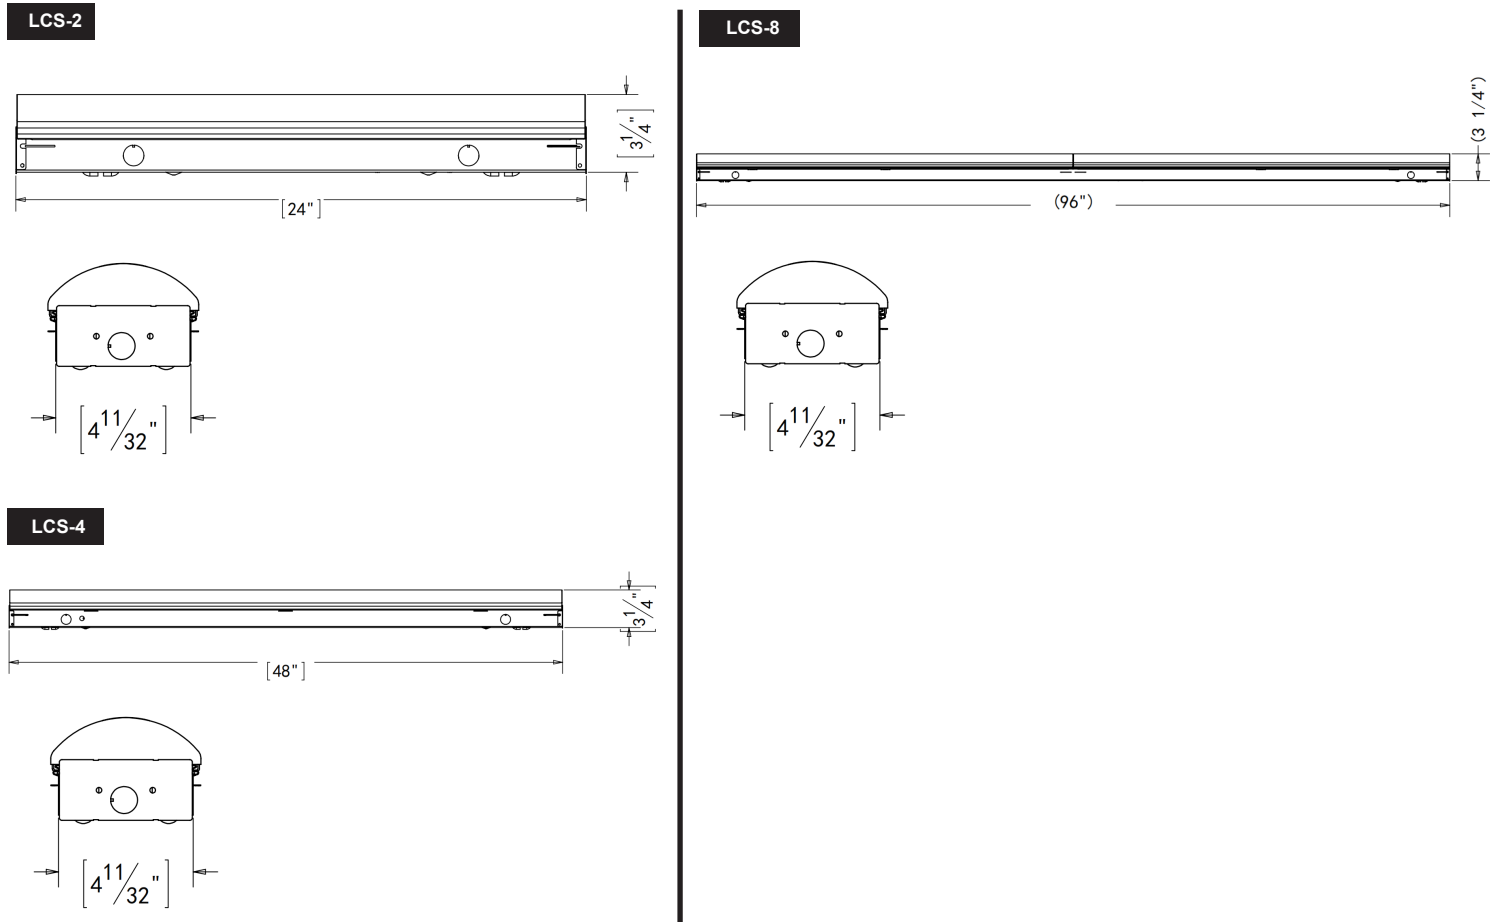

Product Dimensions

Photometric Data

LCS-2-17-MV-850 Tested in accordance to IESNA LM-79

Polar Candela Curve

Zonal Lumen Summary

Zone	Lumens	% Lamp	% Luminaire
0-30	555.8	27.70%	27.80%
0-40	878.1	43.80%	43.90%
0-60	1,440.50	71.90%	72%
60-90	408.4	20.40%	20.40%
0-90	1,848.80	92.30%	92.40%

Coefficients of Utilization

RCC %:	80				70				50	
	70	50	30	0	70	50	30	0	50	30
RCR: 0	1.17	1.17	1.17	1.17	1.13	1.13	1.13	0.92	1.07	1.07
1	1.07	1.02	0.97	0.93	1.03	0.99	0.95	0.77	0.93	0.9
2	0.97	0.89	0.82	0.76	0.94	0.86	0.8	0.65	0.81	0.76
3	0.89	0.78	0.7	0.64	0.85	0.76	0.69	0.56	0.72	0.66
4	0.81	0.69	0.61	0.54	0.78	0.68	0.6	0.48	0.64	0.57
5	0.75	0.62	0.53	0.47	0.72	0.61	0.53	0.42	0.58	0.51
6	0.69	0.56	0.48	0.41	0.67	0.55	0.47	0.37	0.52	0.45
7	0.64	0.51	0.43	0.37	0.62	0.5	0.42	0.34	0.48	0.41
8	0.6	0.47	0.38	0.33	0.58	0.46	0.38	0.3	0.44	0.37
9	0.56	0.43	0.35	0.3	0.54	0.42	0.35	0.27	0.4	0.34
10	0.53	0.4	0.32	0.27	0.51	0.39	0.32	0.25	0.38	0.31

Specifications and Dimensions subject to change without notice

Photometric Data

LCS-4-40-MVD-840 Tested in accordance to IESNA LM-79

Polar Candela Curve

Zonal Lumen Summary

Zone	Lumens	% Lamp	% Luminaire
0-30	955.8	23.1%	23.1%
0-40	1,575.5	38.1%	38.1%
0-60	2,840.8	68.6%	68.7%
60-90	1,047.8	25.3%	25.3%
70-100	655.9	15.9%	15.9%
90-120	194.4	4.7%	4.7%
0-90	3,888.7	94%	94%
90-180	246.1	5.9%	6%
0-180	4,134.7	99.9%	100%