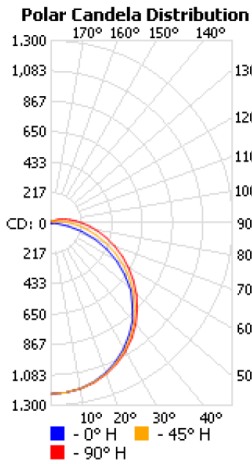

Product Dimensions

Photometric Data

LCS-2-17-MV-850 Tested in accordance to IESNA LM-79

Polar Candela Curve

Zonal Lumen Summary

Zone	Lumens	% Lamp	% Luminaire
0-30	555.8	27.70%	27.80%
0-40	878.1	43.80%	43.90%
0-60	1,440.50	71.90%	72%
60-90	408.4	20.40%	20.40%
0-90	1,848.80	92.30%	92.40%

Coefficients of Utilization

RCC %:	80				70				50	
	70	50	30	0	70	50	30	0	50	30
RCR: 0	1.17	1.17	1.17	1.17	1.13	1.13	1.13	0.92	1.07	1.07
1	1.07	1.02	0.97	0.93	1.03	0.99	0.95	0.77	0.93	0.9
2	0.97	0.89	0.82	0.76	0.94	0.86	0.8	0.65	0.81	0.76
3	0.89	0.78	0.7	0.64	0.85	0.76	0.69	0.56	0.72	0.66
4	0.81	0.69	0.61	0.54	0.78	0.68	0.6	0.48	0.64	0.57
5	0.75	0.62	0.53	0.47	0.72	0.61	0.53	0.42	0.58	0.51
6	0.69	0.56	0.48	0.41	0.67	0.55	0.47	0.37	0.52	0.45
7	0.64	0.51	0.43	0.37	0.62	0.5	0.42	0.34	0.48	0.41
8	0.6	0.47	0.38	0.33	0.58	0.46	0.38	0.3	0.44	0.37
9	0.56	0.43	0.35	0.3	0.54	0.42	0.35	0.27	0.4	0.34
10	0.53	0.4	0.32	0.27	0.51	0.39	0.32	0.25	0.38	0.31

Specifications and Dimensions subject to change without notice

Photometric Data

LCS-4-40-MVD-840 Tested in accordance to IESNA LM-79

Polar Candela Curve

Zonal Lumen Summary

Zone	Lumens	% Lamp	% Luminaire
0-30	955.8	23.1%	23.1%
0-40	1,575.5	38.1%	38.1%
0-60	2,840.8	68.6%	68.7%
60-90	1,047.8	25.3%	25.3%
70-100	655.9	15.9%	15.9%
90-120	194.4	4.7%	4.7%
0-90	3,888.7	94%	94%
90-180	246.1	5.9%	6%
0-180	4,134.7	99.9%	100%

Coefficients of Utilization

RCC %:	80				70				50				30				10				0	
	70	50	30	0	70	50	30	0	50	30	20	0	50	30	20	0	50	30	20	0	0	
RW %:	1.18	1.18	1.18	1.18	1.14	1.14	1.14	.94	1.08	1.08	1.08	1.02	1.02	1.02	1.02	.96	.96	.96	.96	.94	.94	
RCR:	0	1	2	3	4	5	6	7	8	9	10	0	1	2	3	4	5	6	7	8	9	10