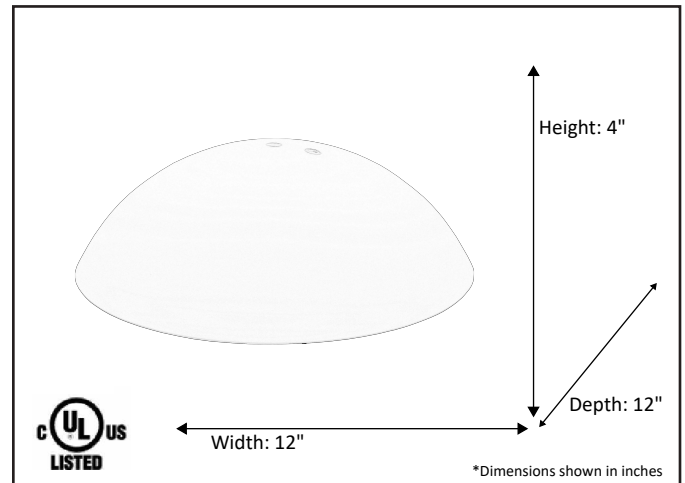

Model #	G-168
SKU	16482
Description	12" Frosted White Shallow Bowl Fan Glass
Finish	Frosted White
Dimensions- HxWxD (Dimensions shown in inches)	4" x 12"

Finish Shown: Frosted White

*Lamps not included

ELECTRICAL REQUIREMENTS: Fixture requires a grounded electrical supply line of 120 volts AC.