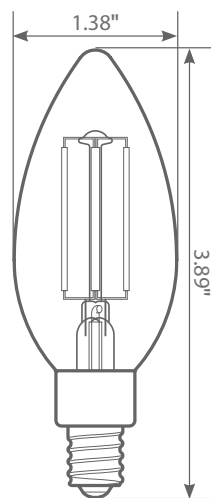

## Specifications

Input Power	Input Voltage	Lumen Output	Beam Angle	Center Beam	CCT
5.5 W	120 V	500 lm	320°	N/A	3000 K

CRI	Luminous Efficacy	Power Factor	Input Current	Base/Cap	Lamp Lifespan
90	90 lm/W	0.7	0.065 A	E12	15,000 Hrs.

## Product Dimensions