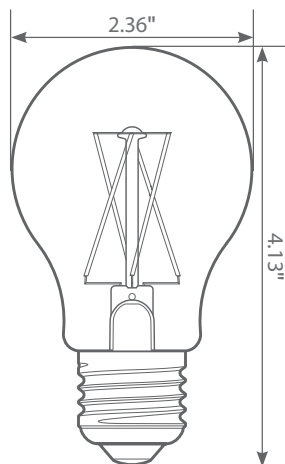

Product Dimensions