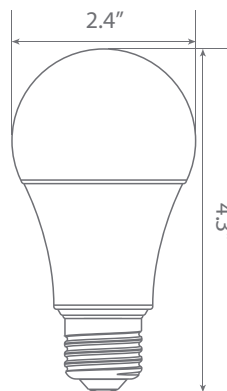

Product Dimensions