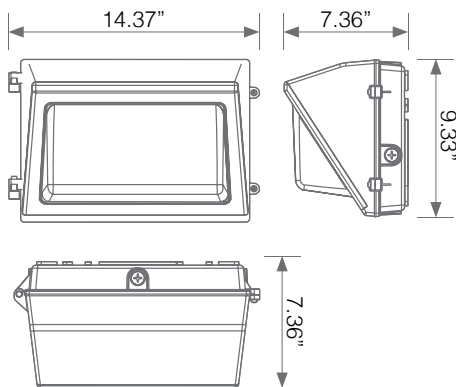

LED WALL PACK

Model No. EWP-80W103sw

LED **EWP-80W103sw** provides three color temperature options of light at 10800-11600 lm Lumen of output, over 110 degree angle creates a wide light distribution, ensures a bright clear light. This wall pack led light can handle all weather conditions, it can reduce your 80% electricity consumption, perfect replacement for commercial lighting, suitable for buildings and outdoor areas. Enjoy features such as: Energy Efficient, dimming options, Wet Rated, and IP65 Protection.

Electrical Specifications

Model No.	Input Power	Input Voltage	Lumen Output	Beam Angle	Center Beam	CCT
EWP-80W103sw	16-80 W	120-277 V	10800-11600 lm	110°	N/A	3000K / 4000K 5000K
CRI	Luminous Efficacy	Power Factor	Input Current	Base	Lamp Lifespan	Estimated Yearly Cost
80	135-145 lm/W	0.9	0.85 A	N/A	50,000 Hrs.	\$9.63

Mechanical Specifications

Rating	Operational Temperature	Inner Box QTY.	Master Box QTY.	Dimensions(in.)	UPC Code
Wet Rated	-40°F - 122°F	N/A	N/A	14.37"(W) x 9.33"(H) x 7.36"(D)	811174034339

Product Dimensions