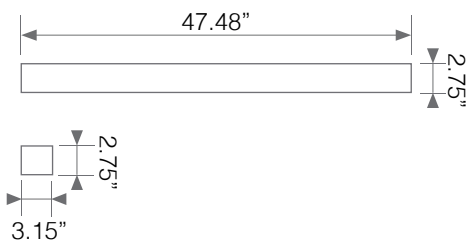

Damp Rated

Easy and fast installation

Electrical Specifications

	Lumen Output	Input Power	Input Voltage	Luminous Efficacy	CCT	Estimated Yearly Cost
Total	6500 lm	50 W	AC120-277V	130 lm/W	3000K / 4000K 5000K	\$ 6.02
Up Light	1950 lm					
Down Light	4550 lm					

Beam Angle	Center Beam	CRI	Power Factor	Input Current	Base	Lamp Lifespan
100°	60	80	0.9	0.43 A	N/A	50,000 Hrs.

Mechanical Specifications

Rating	Operational Temperature	Inner Box QTY.	Master Box QTY.	Dimensions(in.)	UPC Code
Damp Rated	10°F - 170°F	1 pc	4 pcs	47.48"(W) x 2.75"(H) x 3.15"(D) 78.74"(Wire Connector)	811174034810

Product Dimensions

Photometric Data

*Independent Up & Down CCT Tunable Switches