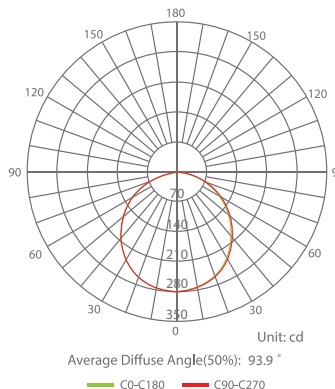

Damp Rated

Easy and fast installation

Electrical Specifications

	Lumen Output	Input Power	Input Voltage	Luminous Efficacy	CCT	Estimated Yearly Cost
Total	6500 lm	50 W	AC120-277V	130 lm/W	3000K / 4000K 5000K	\$ 6.02
Up Light	1950 lm					
Down Light	4550 lm					

Beam Angle	Center Beam	CRI	Power Factor	Input Current	Base	Lamp Lifespan
100°	60	80	0.9	0.43 A	N/A	50,000 Hrs.

Mechanical Specifications

Rating	Operational Temperature	Inner Box QTY.	Master Box QTY.	Dimensions(in.)	UPC Code
Damp Rated	10°F - 170°F	1 pc	4 pcs	47.48"(W) x 2.75"(H) x 3.15"(D) 78.74"(Wire Connector)	811174034810

Product Dimensions

Photometric Data

*Independent Up & Down CCT Tunable Switches