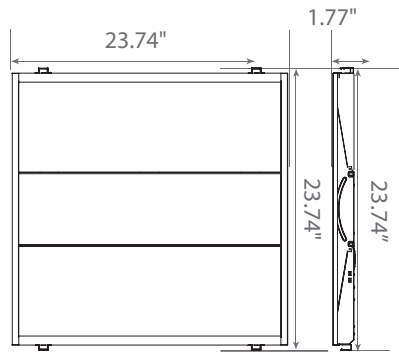

Product Dimensions