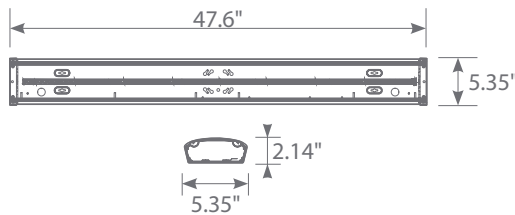

Product Dimensions