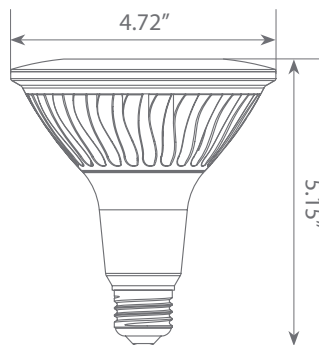

Specifications

Input Power	Input Voltage	Lumen Output	Beam Angle	Center Beam	CCT
20 W	120V	1700 lm	45°	N/A	2700 K
CRI	Luminous Efficacy	Power Factor	Input Current	Base/Cap	Lamp Lifespan
80	85 lm/W	0.7	0.18 A	E26	25,000 Hrs.

Product Features

Dimmable

Energy Efficient

Damp Rated

Product Dimensions

Product Photometric Data