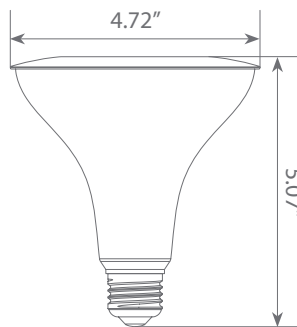

Specifications

Input Power	Input Voltage	Lumen Output	Beam Angle	Center Beam	CCT
15 W	120V	1250 lm	40°	N/A	4000 K
CRI	Luminous Efficacy	Power Factor	Input Current	Base/Cap	Lamp Lifespan
80	83.3 lm/W	0.7	0.175 A	E26	25,000 Hrs.

Product Features

Dimmable

Energy Efficient

Damp Rated

Product Dimensions

Product Photometric Data