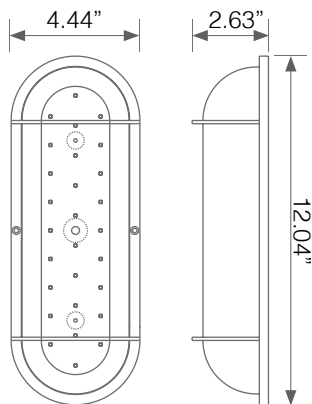

LED WALL LIGHT

OVAL CLASS

Model No. EOL-WL16FR-2030e

With brushed nickel twin bands and a cylindrical shape, this Euri Lighting LED wall light provides a contemporary and low-profile look for any home or office. Using only 12.5 Watts to output quality brightness every time, this clean and crisp wall light guarantees long-lasting energy efficiency. Suitable for a number of spaces, this LED wall light is available in neutral Soft White (3000K) to create a pleasing and inviting atmosphere.

Brushed Nickel Trims
& Frosted Plastic Lens

N/A

REPLACEMENT

12.5W
12.5 Watts

3000K
Soft White

Energy Efficient

Wet Rated

Integrated LED Fixture

Electrical Specifications

Model No.	Input Power	Input Voltage	Lumen Output	Beam Angle	Center Beam	CCT
EOL-WL16FR-2030e	12.5 W	120V/60Hz	1000 lm	125°	N/A	3000 K
CRI	Luminous Efficacy	Power Factor	Input Current	Base	Lamp Lifespan	Estimated Yearly Cost
80	80 lm/W	0.7	0.09 A	Direct Wiring	50,000 Hrs.	\$1.50

Mechanical Specifications

Rating	Operational Temperature	Inner Box QTY.	Master Box QTY.	Dimensions(in.)	UPC Code
Wet Rated	-4°F - 104°F	N/A	12 pcs	4.44"(L) x 2.63"(W) x 12.04" (H)	811174030607

Product Dimensions