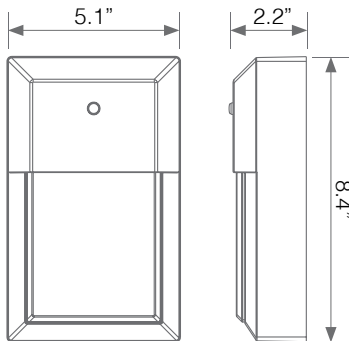

## Electrical Specifications

Model No.	Input Power	Input Voltage	Lumen Output	Beam Angle	Center Beam	CCT
EOL-WL02BK-2100e	15.8 W	120V	1600 lm	100°	N/A	3000K - 6500K

CRI	Luminous Efficacy	Power Factor	Input Current	Base	Lamp Lifespan	Estimated Yearly Cost
80	101.2 lm/W	0.7	0.155 A	Direct Wiring	50,000 Hrs.	\$ 1.90

## Mechanical Specifications

Rating	Operational Temperature	Inner Box QTY.	Master Box QTY.	Dimensions(in.)	UPC Code
Wet Rated	-4°F - 104°F	1 pc	10 pcs	5.1"(W) x 8.4"(H) x 2.2"(D)	811174036746

## Product Dimensions