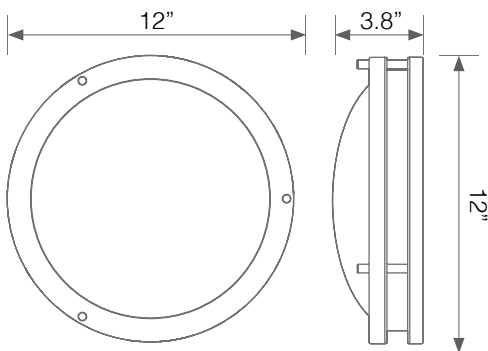

Brushed Nickel Double Rings & Frosted Plastic Lens

16 Watts

Bright White

Dimmable

Energy Efficient

Damp Rated

Integrated LED Fixture

Electrical Specifications

Model No.	Input Power	Input Voltage	Lumen Output	Beam Angle	Center Beam	CCT
EIN-CL44BN-2040e	16 W	120V/60Hz	1260 lm	180°	N/A	4000 K

CRI	Luminous Efficacy	Power Factor	Input Current	Material	Lamp Lifespan	Estimated Yearly Cost
80	78 lm/w	0.9	0.13 A	Connector	43,000 Hrs.	\$ 1.92

Mechanical Specifications

Rating	Operational Temperature	Inner Box QTY.	Master Box QTY.	Dimensions(in.)	UPC Code
Damp Rated	-4°F - 104°F	N/A	8 pcs	12"(Ø) x 3.8"(H)	811174030959

Product Dimensions

Product Photometric Data