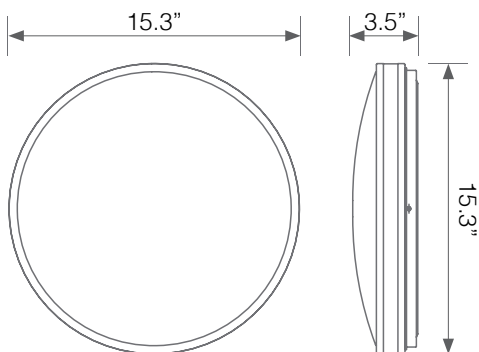

## Electrical Specifications

Model No.	Input Power	Input Voltage	Lumen Output	Beam Angle	Center Beam	CCT
EIN-CL43SL-2030e-2	19 W	120V/60Hz	1500 lm	180°	N/A	3000 K

CRI	Luminous Efficacy	Power Factor	Input Current	Material	Lamp Lifespan	Estimated Yearly Cost
80	78 lm/w	0.9	0.16 A	Connector	47,000 Hrs.	\$ 2.28

## Mechanical Specifications

Rating	Operational Temperature	Inner Box QTY.	Master Box QTY.	Dimensions(in.)	UPC Code
Damp Rated	-4°F - 104°F	N/A	2 pcs	15.3"(Ø) x 3.5"(H)	811174030805

## Product Dimensions

## Product Photometric Data