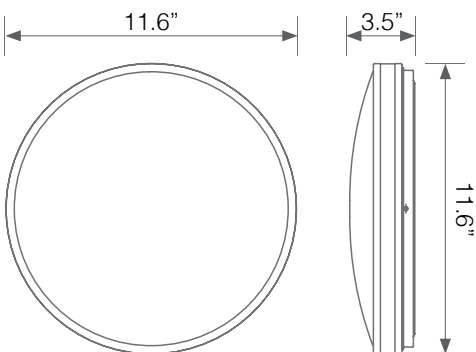

Twin Pack

Energy Efficient

Dimmable

Damp Rated

Integrated LED Fixture

Electrical Specifications

Model No.	Input Power	Input Voltage	Lumen Output	Beam Angle	Center Beam	CCT
EIN-CL41SL-2030e-2	11 W	120V/60Hz	900 lm	180°	N/A	3000 K

CRI	Luminous Efficacy	Power Factor	Input Current	Material	Lamp Lifespan	Estimated Yearly Cost
80	81 lm/w	0.9	0.09 A	Connector	45,000 Hrs.	\$ 1.32

Mechanical Specifications

Rating	Operational Temperature	Inner Box QTY.	Master Box QTY.	Dimensions(in.)	UPC Code
Damp Rated	-4°F - 104°F	N/A	4 pcs	11.6"(Ø) x 3.5"(H)	811174030782

Product Dimensions

Product Photometric Data