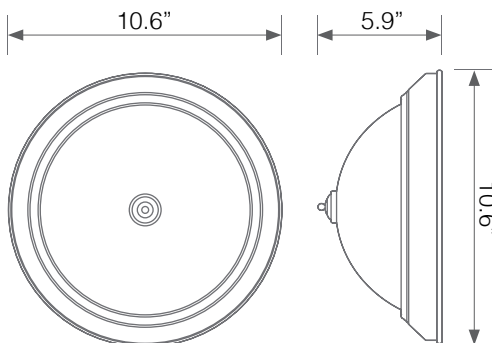

## Electrical Specifications

Model No.	Input Power	Input Voltage	Lumen Output	Beam Angle	Center Beam	CCT
EIN-CL40WH-2030e-2	11 W	120V/60Hz	900 lm	180°	N/A	3000 K

CRI	Luminous Efficacy	Power Factor	Input Current	Material	Lamp Lifespan	Estimated Yearly Cost
80	81 lm/w	0.9	0.09 A	Connector	45,000 Hrs.	\$ 1.32

## Mechanical Specifications

Rating	Operational Temperature	Inner Box QTY.	Master Box QTY.	Dimensions(in.)	UPC Code
Damp Rated	-4°F - 104°F	2 pcs	6 pcs	10.6"(Ø) x 5.9"(H)	811174030775

## Product Dimensions