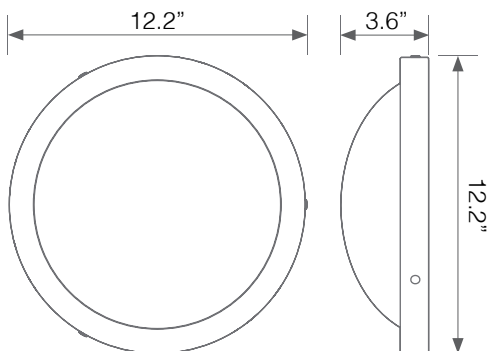

Brushed Nickel Double Rings & Frosted Plastic Lens

19 Watts

Soft White

Dimmable

Energy Efficient

Damp Rated

Integrated LED Fixture

Electrical Specifications

Model No.	Input Power	Input Voltage	Lumen Output	Beam Angle	Center Beam	CCT
EIN-CL38BN-2030e	19 W	120V/60Hz	1500 lm	180°	N/A	3000 K

CRI	Luminous Efficacy	Power Factor	Input Current	Material	Lamp Lifespan	Estimated Yearly Cost
80	78 lm/w	0.9	0.13 A	Connector	43,000 Hrs.	\$ 2.28

Mechanical Specifications

Rating	Operational Temperature	Inner Box QTY.	Master Box QTY.	Dimensions(in.)	UPC Code
Damp Rated	-4°F - 104°F	N/A	6 pcs	12.2"(Ø) x 3.6"(H)	811174030751

Product Dimensions

Product Photometric Data