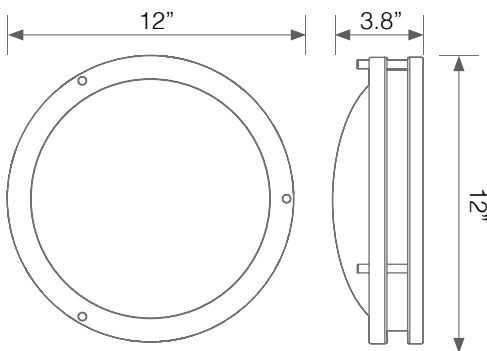

Integrated LED Fixture

Electrical Specifications

Model No.	Input Power	Input Voltage	Lumen Output	Beam Angle	Center Beam	CCT
EIN-CL36BN-2030e	16 W	120V/60Hz	1260 lm	180°	N/A	3000 K

CRI	Luminous Efficacy	Power Factor	Input Current	Material	Lamp Lifespan	Estimated Yearly Cost
80	78 lm/w	0.9	0.13 A	Connector	43,000 Hrs.	\$ 1.92

Mechanical Specifications

Rating	Operational Temperature	Inner Box QTY.	Master Box QTY.	Dimensions(in.)	UPC Code
Damp Rated	-4°F - 104°F	N/A	8 pcs	12"(Ø) x 3.8"(H)	811174030744

Product Dimensions

Product Photometric Data