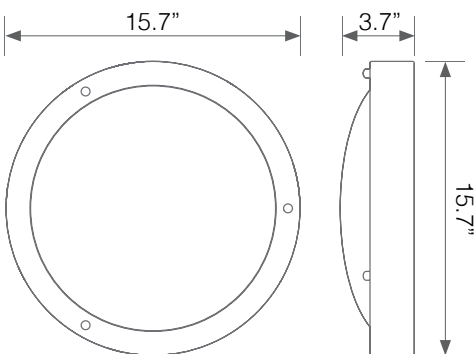

Integrated LED Fixture

Electrical Specifications

Model No.	Input Power	Input Voltage	Lumen Output	Beam Angle	Center Beam	CCT
EIN-CL35BN-2030e	19 W	120V/60Hz	1500 lm	180°	N/A	3000 K

CRI	Luminous Efficacy	Power Factor	Input Current	Material	Lamp Lifespan	Estimated Yearly Cost
80	78 lm/w	0.9	0.16 A	Connector	49,000 Hrs.	\$ 2.28

Mechanical Specifications

Rating	Operational Temperature	Inner Box QTY.	Master Box QTY.	Dimensions(in.)	UPC Code
Damp Rated	-4°F - 104°F	N/A	4 pcs	15.7"(Ø) x 3.7"(H)	811174030720

Product Dimensions

Product Photometric Data