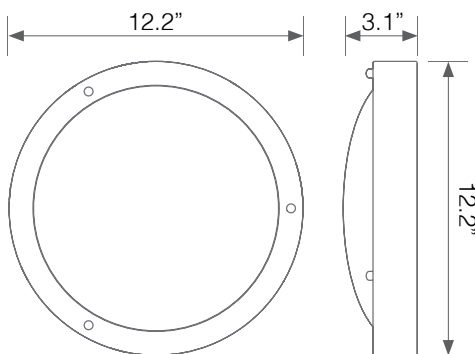

Brushed Nickel Bezel & Alabaster Glass Lens

16 Watts

Soft White

Dimmable

Energy Efficient

Damp Rated

Integrated LED Fixture

Electrical Specifications

Model No.	Input Power	Input Voltage	Lumen Output	Beam Angle	Center Beam	CCT
EIN-CL34BN-2030e	16 W	120V/60Hz	1260 lm	180°	N/A	3000 K

CRI	Luminous Efficacy	Power Factor	Input Current	Material	Lamp Lifespan	Estimated Yearly Cost
80	78 lm/w	0.9	0.13 A	Connector	47,000 Hrs.	\$ 1.92

Mechanical Specifications

Rating	Operational Temperature	Inner Box QTY.	Master Box QTY.	Dimensions(in.)	UPC Code
Damp Rated	-4°F - 104°F	N/A	4 pcs	12.2"(Ø) x 3.1"(H)	811174030539

Product Dimensions

Product Photometric Data