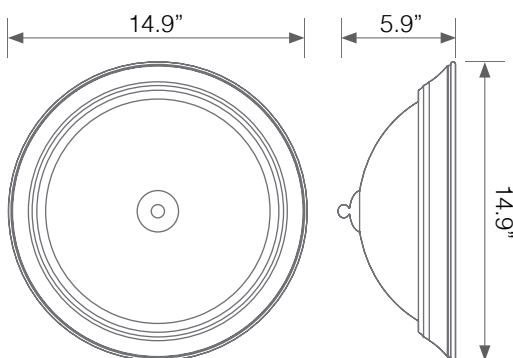

Integrated LED Fixture

Electrical Specifications

Model No.	Input Power	Input Voltage	Lumen Output	Beam Angle	Center Beam	CCT
EIN-CL30BN-2030e	19 W	120V/60Hz	1500 lm	180°	N/A	3000 K

CRI	Luminous Efficacy	Power Factor	Input Current	Material	Lamp Lifespan	Estimated Yearly Cost
80	78 lm/w	0.9	0.16 A	Connector	49,000 Hrs.	\$ 2.28

Mechanical Specifications

Rating	Operational Temperature	Inner Box QTY.	Master Box QTY.	Dimensions(in.)	UPC Code
Damp Rated	-4°F - 104°F	N/A	4 pcs	14.9"(Ø) x 5.9"(H)	811174030676

Product Dimensions

Product Photometric Data