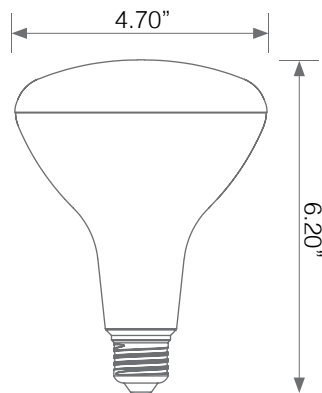

Energy Efficient

Dimmable

Damp Rated

Electrical Specifications

Model No.	Input Power	Input Voltage	Lumen Output	Beam Angle	Center Beam	CCT
EB40-11W5040cec	11 W	120V	1000 lm	110°	N/A	4000 K
CRI	Luminous Efficacy	Power Factor	Input Current	Base	Lamp Lifespan	Estimated Yearly Cost
90+	91 lm/W	0.9	0.1 A	E26	25,000 Hrs.	\$ 1.32

Mechanical Specifications

Rating	Operational Temperature	Inner Box QTY.	Master Box QTY.	Dimensions(in.)	UPC Code
Damp Rated	-4F - 104 F	1 pcs	10 pcs	4.70"(Ø) x 6.20"(H)	811174034025

Product Dimensions

Product Photometric Data