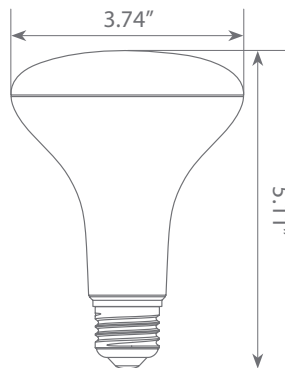

Specifications

Input Power	Input Voltage	Lumen Output	Beam Angle	Center Beam	CCT
11 W	120V	850 lm	110°	N/A	3000 K
CRI	Luminous Efficacy	Power Factor	Input Current	Base/Cap	Lamp Lifespan
80	77.3 lm/W	0.7	0.13 A	E26	25,000 Hrs.

Product Features

Dimmable

Energy Efficient

Damp Rated

Product Dimensions

Product Photometric Data