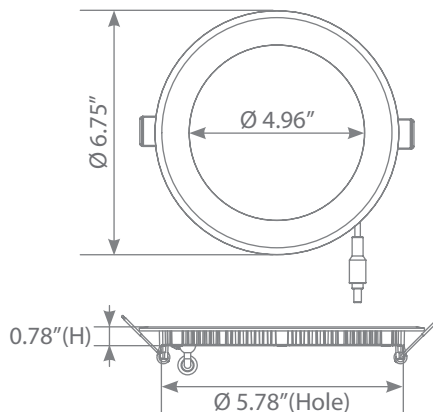

Specifications

Input Power	Input Voltage	Lumen Output	Beam Angle	Center Beam	CCT
12 W	120V/60Hz	900 lm	120°	N/A	4000 K
CRI	Luminous Efficacy	Power Factor	Input Current	Base	Lamp Lifespan
80	75 lm/W	0.9	0.1 A	Junction Box	30,000 Hrs.

Product Features

Dimmable

Abutted & Covered

No Housing Required

Damp Rated

Product Dimensions

Product Photometric Data