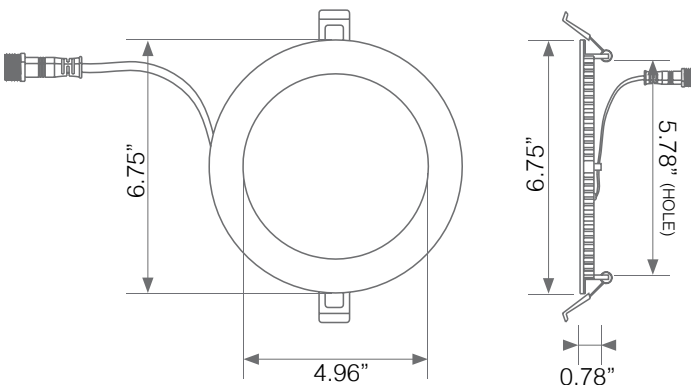

80W

REPLACEMENT

LED DOWNLIGHT

Model No. DLC6S-12W105se

The Euri Lighting **DLC6S-12W105se** ultra-slim, 5CCT selectable, recessed downlight is designed to give you the option between 2700K/3000K/3500K/4000K/5000K all conveniently in one downlight. It's spring-action clips allow for easy installation, and reduce maintenance worries. This 6-inch downlight eliminates housing and makes for hassle-free installation. At 1000 Lumens and 12 Watts (80-Watt equivalent) input power, the 6" downlight has an average of 35,000 hours of life and is ENERGY STAR certified. The **DLC6S-12W105se** is IC Rated, recessed and best suited for low residential ceilings working on AC 120V. It's edge-lit LED technology guarantees a long life of uniform light distribution.

Damp Rated

No Housing Required

Electrical Specifications

Model No.	Input Power	Input Voltage	Lumen Output	Beam Angle	Center Beam	CCT
DLC6S-12W105se	12 W	120 V	1000 lm	120°	N/A	2700 / 3000 / 3500 4000 / 5000K

CRI	Luminous Efficacy	Power Factor	Input Current	Base	Lamp Lifespan	Estimated Yearly Cost
80	83 lm/W	0.9	0.13 A	Junction Box	35,000 Hrs.	\$ 1.44

Mechanical Specifications

Rating	Operational Temperature	Inner Box QTY.	Master Box QTY.	Dimensions(in.)	UPC Code
Damp Rated	-4°F - 104°F	N/A	12 pcs	6.75" (ø) x 0.78" (H)	811174033196

Product Dimensions

Product Photometric Data