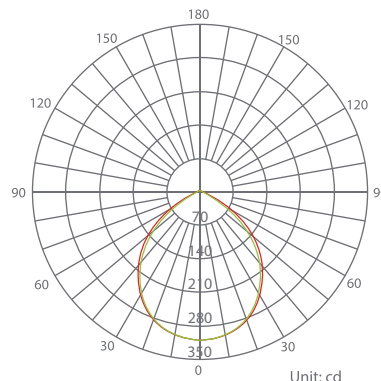

- 10W**
10 Watts
- 2700K 5000K CCT**
5CCT Selectable
- 90+ True COLOR**
90+ CRI
- Lightbulb icon**
Energy Efficient
- Dimmer icon**
Dimmable (Using Triac)
- Water drop icon**
Damp Rated

Electrical Specifications

Model No.	Input Power	Input Voltage	Lumen Output	Beam Angle	Center Beam	CCT
DLC4-10W100swj	10 W	120 V	650-750 lm	100°	N/A	2700 / 3000 / 3500 4000 / 5000K
CRI	Luminous Efficacy	Power Factor	Input Current	Base	Lamp Lifespan	Estimated Yearly Cost
90+	65-75 lm/W	0.9	0.091 A	E26 Adapter	50,000 Hrs.	\$ 1.20

Mechanical Specifications

Rating	Operational Temperature	Inner Box QTY.	Master Box QTY.	Dimensions(in.)	UPC Code
Damp Rated	-4°F - 40°F	1 pcs	20 pcs	5.15"(ø) x 2.87"(H)	811174035053

Product Dimensions

Product Photometric Data