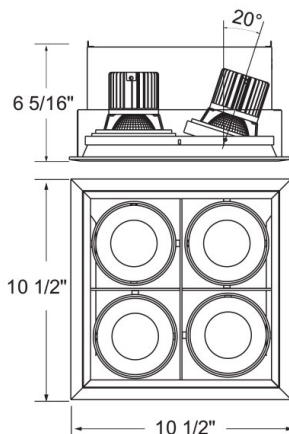

TE134BLED, 4-LIGHT SQUARE MULTIPLE, 4x15W, WHT/WHT

PRODUCT DETAILS

No.	:	TE164BLED-40-4-01
Product Color	:	BLACK
Shade / Accent Colour	:	BLACK
Length	:	10.5"
Width	:	10.5"
Height	:	6.3125"
Weight	:	11lbs

ITEM NO.	FINISH	SHADE
TE164BLED-40-4-01	BLACK	BLACK
TE164BLED-40-4-02	WHITE	BLACK
TE164BLED-40-4-0N	PLATINUM	BLACK
TE164BLED-40-4-22	WHITE	WHITE

TECHNICAL DETAILS

Location	:	DRY
Approval	:	
Beam Angle	:	40
Cut Hole Length	:	9.5"
Cut Hole Width	:	9.5"