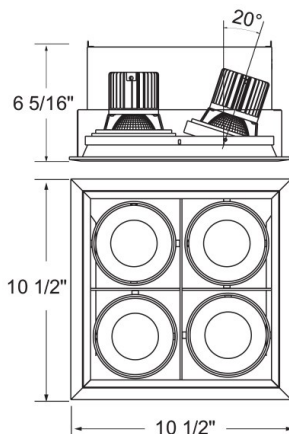

TE164BLED, 4-LIGHT SQUARE MULTIPLE, 4x15W, WHT/WHT

PRODUCT DETAILS

No.	:	TE164BLED-35-4-01
Product Color	:	BLACK
Shade / Accent Colour	:	BLACK
Length	:	10.5"
Width	:	10.5"
Height	:	6.3125"
Weight	:	11lbs

ITEM NO.	FINISH	SHADE
TE164BLED-35-4-01	BLACK	BLACK
TE164BLED-35-4-02	WHITE	BLACK
TE164BLED-35-4-0N	PLATINUM	BLACK
TE164BLED-35-4-22	WHITE	WHITE

TECHNICAL DETAILS

Location	:	DRY
Approval	:	
Beam Angle	:	40
Cut Hole Length	:	9.5"
Cut Hole Width	:	9.5"