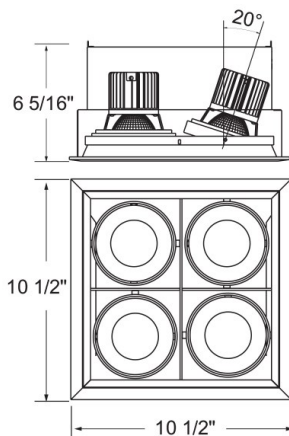

TE164BLED, 4-LIGHT SQUARE MULTIPLE, 4x15W, WHT/WHT

PRODUCT DETAILS

No.	:	TE164BLED-35-2-01
Product Color	:	BLACK
Shade / Accent Colour	:	BLACK
Length	:	10.5"
Width	:	10.5"
Height	:	6.3125"
Weight	:	11lbs

ITEM NO.	FINISH	SHADE
TE164BLED-35-2-01	BLACK	BLACK
TE164BLED-35-2-02	WHITE	BLACK
TE164BLED-35-2-0N	PLATINUM	BLACK
TE164BLED-35-2-22	WHITE	WHITE

TECHNICAL DETAILS

Location	:	DRY
Approval	:	
Beam Angle	:	20
Cut Hole Length	:	9.5"
Cut Hole Width	:	9.5"