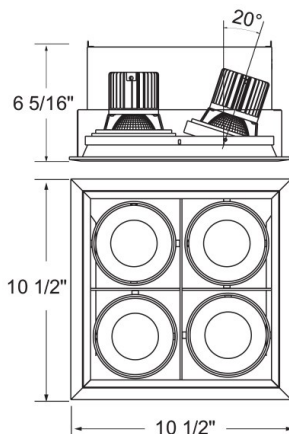

TE164BLED, 4-LIGHT SQUARE MULTIPLE, 4x15W, WHT/WHT

PRODUCT DETAILS

No.	:	TE164BLED-30-4-01
Product Color	:	BLACK
Shade / Accent Colour	:	BLACK
Length	:	10.5"
Width	:	10.5"
Height	:	6.3125"
Weight	:	11lbs

ITEM NO.	FINISH	SHADE
TE164BLED-30-4-01	BLACK	BLACK
TE164BLED-30-4-02	WHITE	BLACK
TE164BLED-30-4-0N	PLATINUM	BLACK
TE164BLED-30-4-22	WHITE	WHITE

TECHNICAL DETAILS

Location	:	DRY
Approval	:	
Beam Angle	:	40
Cut Hole Length	:	9.5"
Cut Hole Width	:	9.5"