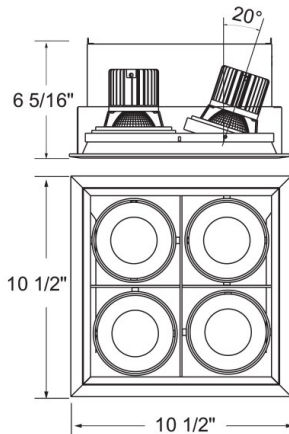

### PRODUCT DETAILS

No.	:	TE164BLED-30-2-01
Product Color	:	BLACK
Shade / Accent Colour	:	BLACK
Length	:	10.5"
Width	:	10.5"
Height	:	6.3125"
Weight	:	11lbs

### TECHNICAL DETAILS

Location	:	DRY
Approval	:	
Beam Angle	:	20
Cut Hole Length	:	9.5"
Cut Hole Width	:	9.5"