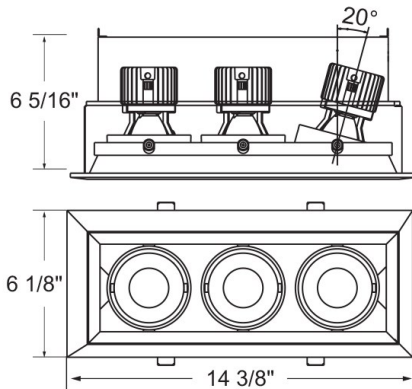

TE163LED, 3-LIGHT LED MULTIPLE RECESS

PRODUCT DETAILS

No.	:	TE163LED-40-4-01
Product Color	:	BLACK
Shade / Accent Colour	:	BLACK
Length	:	14.375"
Width	:	6.125"
Height	:	6.3125"

LIGHT SOURCE DETAILS

Light Source Type	:	INTEGRATED LED
Input Voltage	:	120V
Bulb Voltage	:	120V
Socket Type	:	LED
Total Wattage	:	45W
Initial Lumens	:	3870lm
Kelvin	:	4000K
CRI	:	90
Dimmable	:	Yes

OPTIONS AVAILABLE

ITEM NO.	FINISH	SHADE
TE163LED-40-4-01	BLACK	BLACK
TE163LED-40-4-02	WHITE	BLACK
TE163LED-40-4-0N	PLATINUM	BLACK
TE163LED-40-4-22	WHITE	WHITE

TECHNICAL DETAILS

Location	:	DRY
Approval	:	
Title 24	:	Yes
Beam Angle	:	40
Cut Hole Length	:	13.5"
Cut Hole Width	:	5.188"