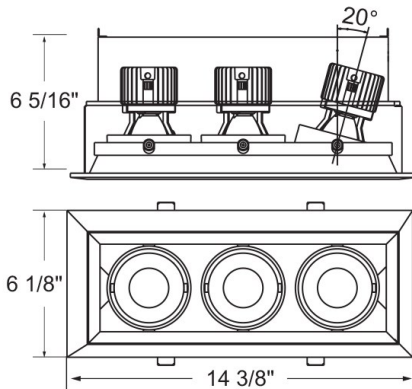

TE163LED, 3-LIGHT LED MULTIPLE RECESS

PRODUCT DETAILS

No.	:	TE163LED-40-2-01
Product Color	:	BLACK
Shade / Accent Colour	:	BLACK
Length	:	14.375"
Width	:	6.125"
Height	:	6.3125"

LIGHT SOURCE DETAILS

Light Source Type	:	INTEGRATED LED
Input Voltage	:	120V
Bulb Voltage	:	120V
Socket Type	:	LED
Total Wattage	:	45W
Initial Lumens	:	3870lm
Kelvin	:	4000K
CRI	:	90
Dimmable	:	Yes

OPTIONS AVAILABLE

ITEM NO.	FINISH	SHADE
TE163LED-40-2-01	BLACK	BLACK
TE163LED-40-2-02	WHITE	BLACK
TE163LED-40-2-0N	PLATINUM	BLACK
TE163LED-40-2-22	WHITE	WHITE

TECHNICAL DETAILS

Location	:	DRY
Approval	:	
Title 24	:	Yes
Beam Angle	:	20
Cut Hole Length	:	13.5"
Cut Hole Width	:	5.188"