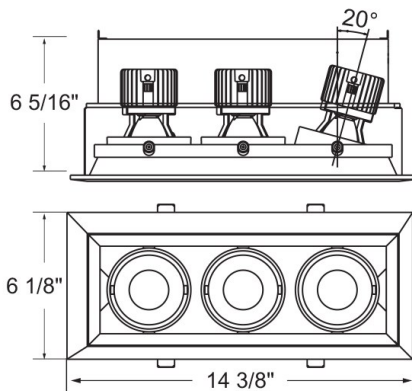

TE163LED, 3-LIGHT LED MULTIPLE RECESS

PRODUCT DETAILS

No.	:	TE163LED-35-4-01
Product Color	:	BLACK
Shade / Accent Colour	:	BLACK
Length	:	14.375"
Width	:	6.125"
Height	:	6.3125"

LIGHT SOURCE DETAILS

Light Source Type	:	INTEGRATED LED
Input Voltage	:	120V
Bulb Voltage	:	120V
Socket Type	:	LED
Total Wattage	:	45W
Initial Lumens	:	3870lm
Kelvin	:	3500K
CRI	:	90
Dimmable	:	Yes

OPTIONS AVAILABLE

ITEM NO.	FINISH	SHADE
TE163LED-35-4-01	BLACK	BLACK
TE163LED-35-4-02	WHITE	BLACK
TE163LED-35-4-0N	PLATINUM	BLACK
TE163LED-35-4-22	WHITE	WHITE

TECHNICAL DETAILS

Location	:	DRY
Approval	:	
Title 24	:	Yes
Beam Angle	:	40
Cut Hole Length	:	13.5"
Cut Hole Width	:	5.188"