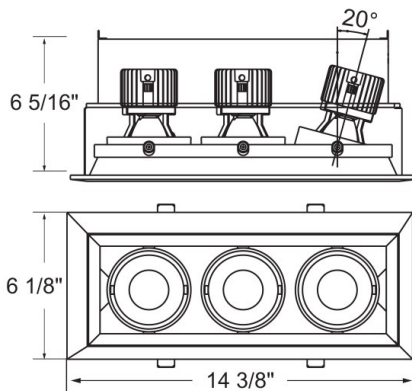

TE163LED, 3-LIGHT LED MULTIPLE RECESS

PRODUCT DETAILS

No.	:	TE163LED-35-2-01
Product Color	:	BLACK
Shade / Accent Colour	:	BLACK
Length	:	14.375"
Width	:	6.125"
Height	:	6.3125"

LIGHT SOURCE DETAILS

Light Source Type	:	INTEGRATED LED
Input Voltage	:	120V
Bulb Voltage	:	120V
Socket Type	:	LED
Total Wattage	:	45W
Initial Lumens	:	3870lm
Kelvin	:	3500K
CRI	:	90
Dimmable	:	Yes

OPTIONS AVAILABLE

ITEM NO.	FINISH	SHADE
TE163LED-35-2-01	BLACK	BLACK
TE163LED-35-2-02	WHITE	BLACK
TE163LED-35-2-0N	PLATINUM	BLACK
TE163LED-35-2-22	WHITE	WHITE

TECHNICAL DETAILS

Location	:	DRY
Approval	:	
Title 24	:	Yes
Beam Angle	:	20
Cut Hole Length	:	13.5"
Cut Hole Width	:	5.188"