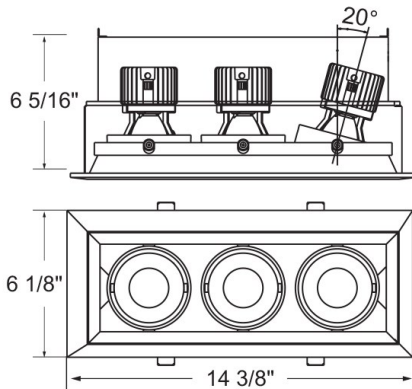

### PRODUCT DETAILS

No.	:	TE163LED-30-4-01
Product Color	:	BLACK
Shade / Accent Colour	:	BLACK
Length	:	14.375"
Width	:	6.125"
Height	:	6.3125"

### TECHNICAL DETAILS

Location	:	DRY
Approval	:	
Title 24	:	Yes
Beam Angle	:	40
Cut Hole Length	:	13.5"
Cut Hole Width	:	5.188"