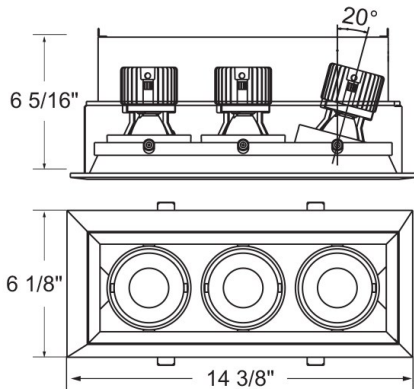

TE163LED, 3-LIGHT LED MULTIPLE RECESS

PRODUCT DETAILS

No.	:	TE163LED-30-2-02
Product Color	:	WHITE
Shade / Accent Colour	:	BLACK
Length	:	14.375"
Width	:	6.125"
Height	:	6.3125"

LIGHT SOURCE DETAILS

Light Source Type	:	INTEGRATED LED
Input Voltage	:	120V
Bulb Voltage	:	120V
Socket Type	:	LED
Total Wattage	:	60W
Total Lumen	:	3870lm
Kelvin	:	3000K
CRI	:	90
Dimmable	:	Yes

Options Available

ITEM NO.	FINISH	SHADE
TE163LED-30-2-01	BLACK	BLACK
TE163LED-30-2-02	WHITE	BLACK
TE163LED-30-2-0N	PLATINUM	BLACK
TE163LED-30-2-22	WHITE	WHITE

TECHNICAL DETAILS

Location	:	DRY
Approval	:	
Beam Angle	:	20
Cut Hole Length	:	13.5"
Cut Hole Width	:	5.188"