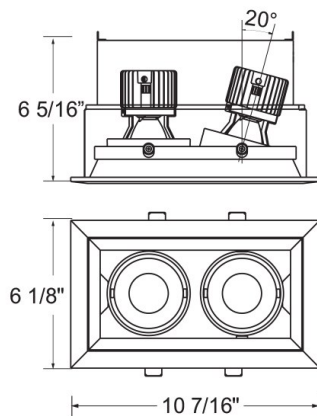

### PRODUCT DETAILS

No.	:	TE162LED-30-2-02
Product Color	:	WHITE
Shade / Accent Colour	:	BLACK
Length	:	10.4375"
Width	:	6.125"
Height	:	6.3125"

### TECHNICAL DETAILS

Driver	:	ES 16.8W Current Driver
Location	:	DRY
Approval	:	
Beam Angle	:	20
Cut Hole Length	:	9.5"
Cut Hole Width	:	5.125"