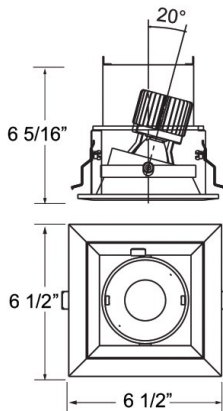

### PRODUCT DETAILS

No.	:	TE161LED-30-4-01
Product Color	:	BLACK
Shade / Accent Colour	:	BLACK
Length	:	6.5"
Width	:	6.5"
Height	:	6.3125"

### TECHNICAL DETAILS

Location	:	DRY
Approval	:	
Title 24	:	Yes
Beam Angle	:	40
Cut Hole Length	:	5.125"
Cut Hole Width	:	5.125"