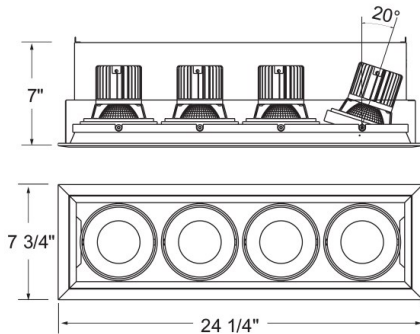

### PRODUCT DETAILS

No.	:	TE134ALED-40-4-02
Product Color	:	WHITE
Shade / Accent Colour	:	BLACK
Length	:	24.5"
Width	:	7.75"
Height	:	7"

### LIGHT SOURCE DETAILS

Light Source Type	:	INTEGRATED LED
Input Voltage	:	120V
Bulb Voltage	:	120V
Socket Type	:	LED
Total Wattage	:	104W
Initial Lumens	:	10000lm
Kelvin	:	4000K
CRI	:	90
Dimmable	:	Yes

### TECHNICAL DETAILS

Title 24	:	Yes
Beam Angle	:	40
Cut Hole Length	:	23.5"
Cut Hole Width	:	6.75"