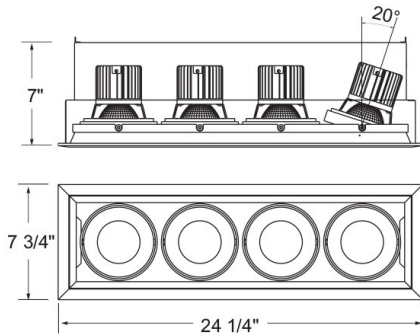

TE134ALED, 4-LIGHT, LINEAR MULTIPLE RECESSED,LED

PRODUCT DETAILS

No.	:	TE134ALED-40-4-01
Product Color	:	BLACK
Shade / Accent Colour	:	BLACK
Length	:	24.5"
Width	:	7.75"
Height	:	7"

LIGHT SOURCE DETAILS

Light Source Type	:	INTEGRATED LED
Input Voltage	:	120V
Bulb Voltage	:	120V
Socket Type	:	LED
Total Wattage	:	104W
Initial Lumens	:	10000lm
Kelvin	:	4000K
CRI	:	90
Dimmable	:	Yes

OPTIONS AVAILABLE

ITEM NO.	FINISH	SHADE
TE134ALED-40-4-01	BLACK	BLACK
TE134ALED-40-4-02	WHITE	BLACK
TE134ALED-40-4-0N	PLATINUM	BLACK
TE134ALED-40-4-22	WHITE	WHITE

TECHNICAL DETAILS

Title 24	:	Yes
Beam Angle	:	40
Cut Hole Length	:	23.5"
Cut Hole Width	:	6.75"