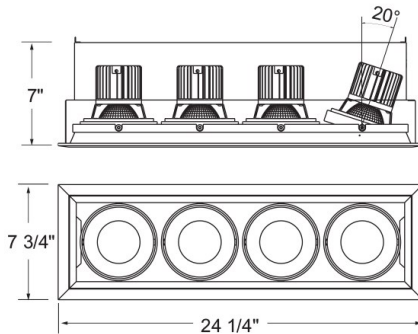

### PRODUCT DETAILS

No.	:	TE134ALED-40-2-22
Product Color	:	WHITE
Shade / Accent Colour	:	WHITE
Length	:	24.5"
Width	:	7.75"
Height	:	7"

### LIGHT SOURCE DETAILS

Light Source Type	:	INTEGRATED LED
Input Voltage	:	120V
Bulb Voltage	:	120V
Socket Type	:	LED
Total Wattage	:	104W
Initial Lumens	:	10000lm
Kelvin	:	4000K
CRI	:	90
Dimmable	:	Yes

### TECHNICAL DETAILS

Title 24	:	Yes
Beam Angle	:	20
Cut Hole Length	:	23.5"
Cut Hole Width	:	6.75"